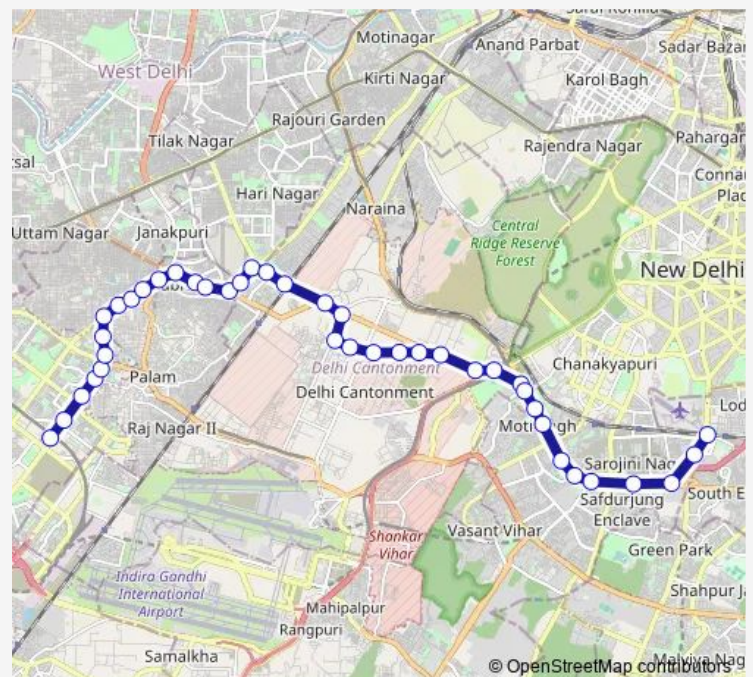

### Route schedule

Nhai Building/ Dwarka Sec-10 Metro Station — Safdurjung Terminal

Monday 05:30-20:20

Tuesday 05:30-20:20

Wednesday 05:30-20:20

Thursday 05:30-20:20

Friday 05:30-20:20

Saturday 05:30-20:20

### Route info

Direction: Nhai Building/ Dwarka Sec-10 Metro Station

Stops: 41

Trip Duration: 1 hour 22 min

DW-5down

Kibri Place

Chhawni Hospital

Kabul Line