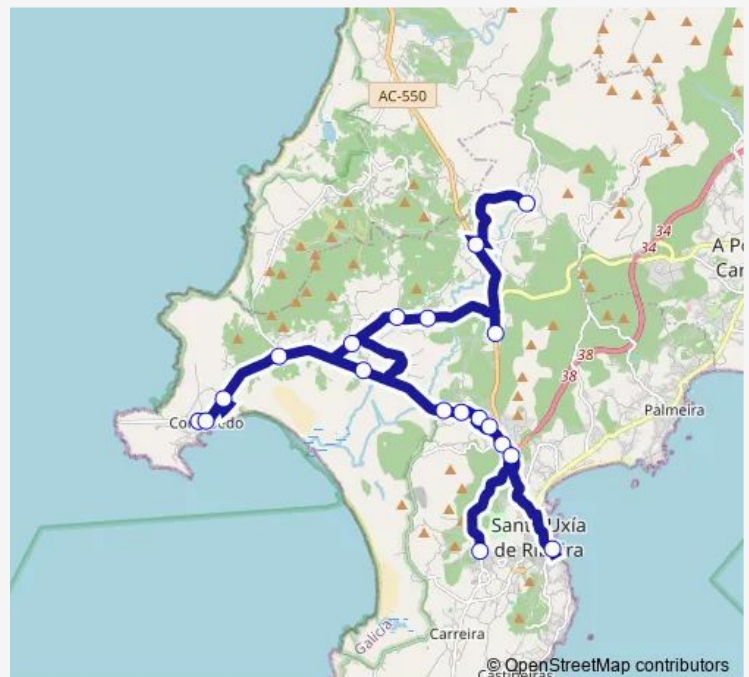

### Route schedule

Os Muíños — Ribeira E.A.

Monday 07:55-15:40

Tuesday 07:55

Wednesday 07:55

Thursday 07:55

Friday 07:55

Saturday —

### Route info

Direction: Os Muíños

Stops: 19

Trip Duration: 0 hour 48 min

■ Xg847053 — Os Muíños-Oleiros-Ribeira E.A.

## Route info

Direction: Ribeira E.A.

Stops: 19

Trip Duration: 0 hour 48 min

Xg847053 Bus time schedules and route maps are available in an offline PDF at [busmaps.com](https://busmaps.com). Use the [busmaps.com](https://busmaps.com) website to see live bus times, train schedule or subway schedule, and step-by-step directions for all public transit in Oleiros