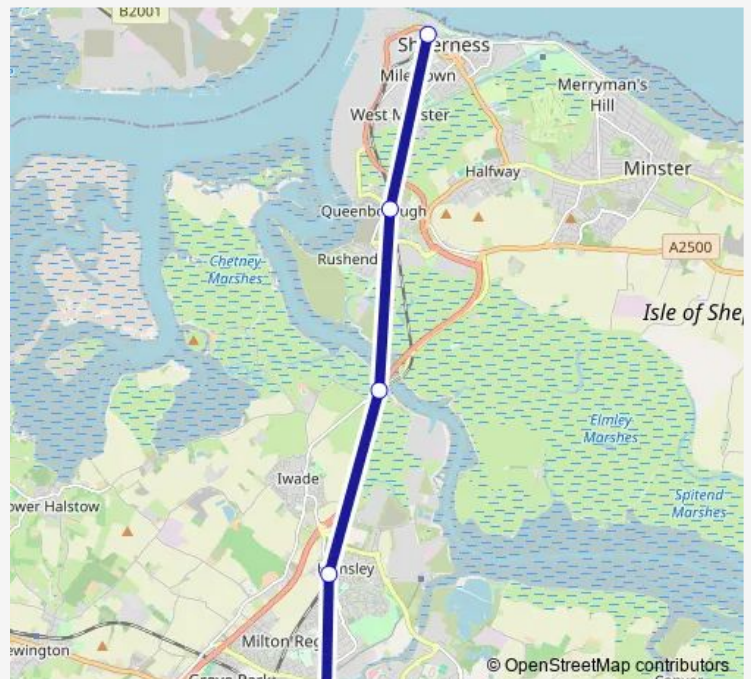

Rail Se:Sss->Sit SE train service from SSS to Sit

[Go to website](#)

Direction

Sheerness-on-Sea — Sittingbourne

5 stops

[Open route schedule](#)

Sheerness-on-Sea

Queenborough

Thursday 05:44-23:50

Friday 05:44-23:48

Saturday 05:46-23:48

Sunday 07:10-23:35

Route info

Direction: Sheerness-on-Sea

Stops: 5

Trip Duration: 0 hour 18 min