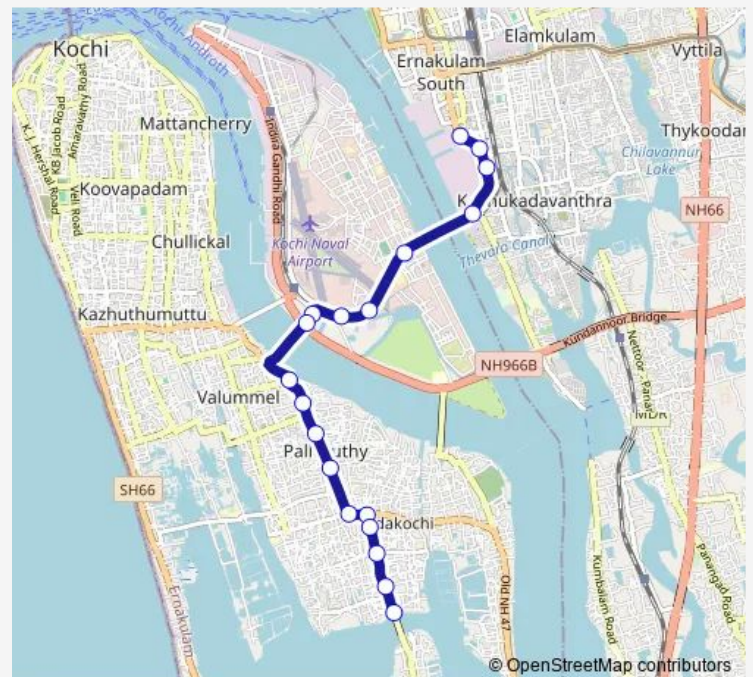

Cochin Shipyard Main Gate — Perumpadappu

Monday 06:00

Tuesday 06:00

Wednesday 06:00

Thursday 06:00

Friday 06:00

Saturday 06:00

Sunday 06:00

Route info

Direction: Cochin Shipyard Main Gate

Stops: 19

Trip Duration: 0 hour 24 min

Direction

Perumpadappu — Cochin Shipyard Main Gate

20 stops

[Open route schedule](#)