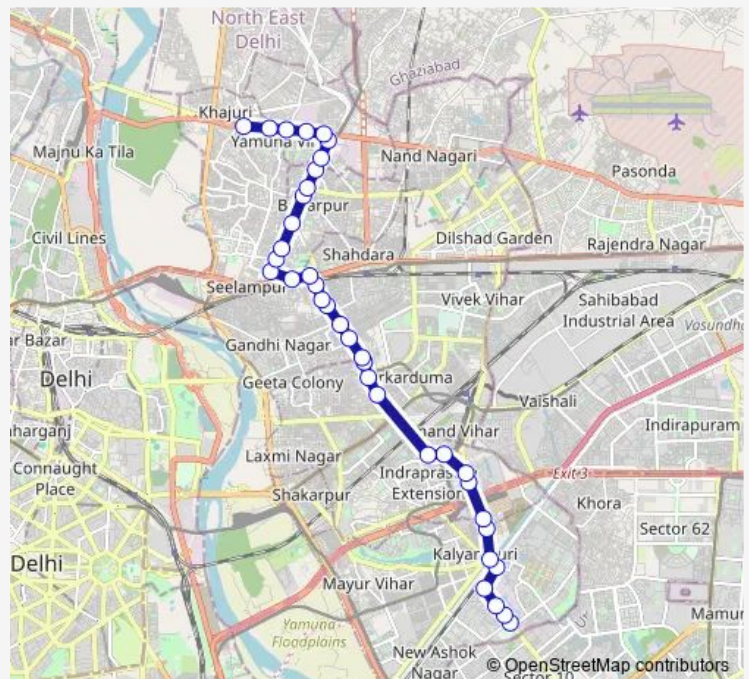

### Route schedule

Mayur vihar Phase-III Crossing — Bhajanpura

Monday 04:35-08:29

Tuesday 04:35-08:29

Wednesday 04:35-08:29

Thursday 04:35-08:29

Friday 04:35-08:29

Saturday 04:35-08:29

### Route info

Direction: Mayur vihar Phase-III Crossing

Stops: 37

Trip Duration: 1 hour 3 min

206down

Welcome Colony

Welcome Colony Metro Station

Seelampur Market