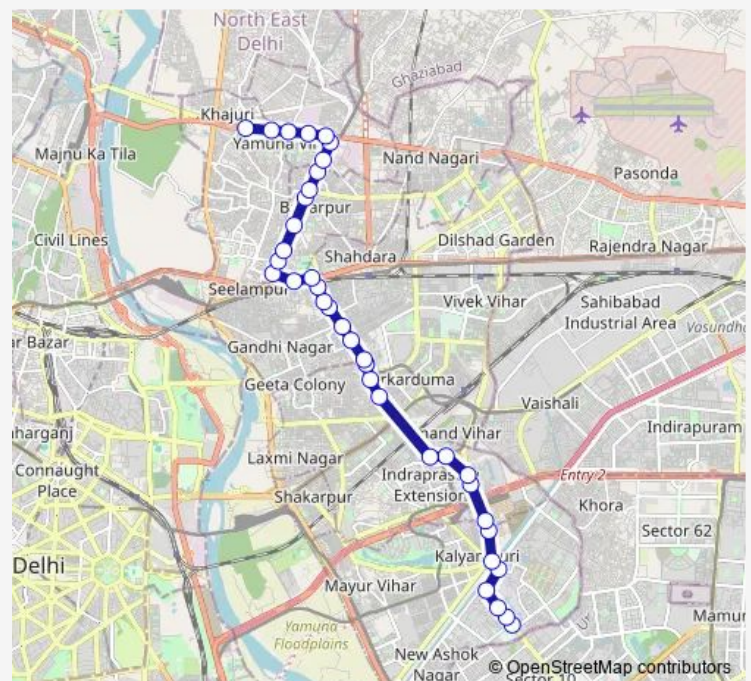

### Route schedule

Mayur vihar Phase-III Crossing — Bhajanpura

Monday 04:35-08:29

Tuesday 04:35-08:29

Wednesday 04:35-08:29

Thursday 04:35-08:29

Friday 04:35-08:29

Saturday 04:35-08:29

### Route info

Direction: Mayur vihar Phase-III Crossing

Stops: 37

Trip Duration: 1 hour 3 min

206down

Welcome Colony

Welcome Colony Metro Station

Seelampur Market