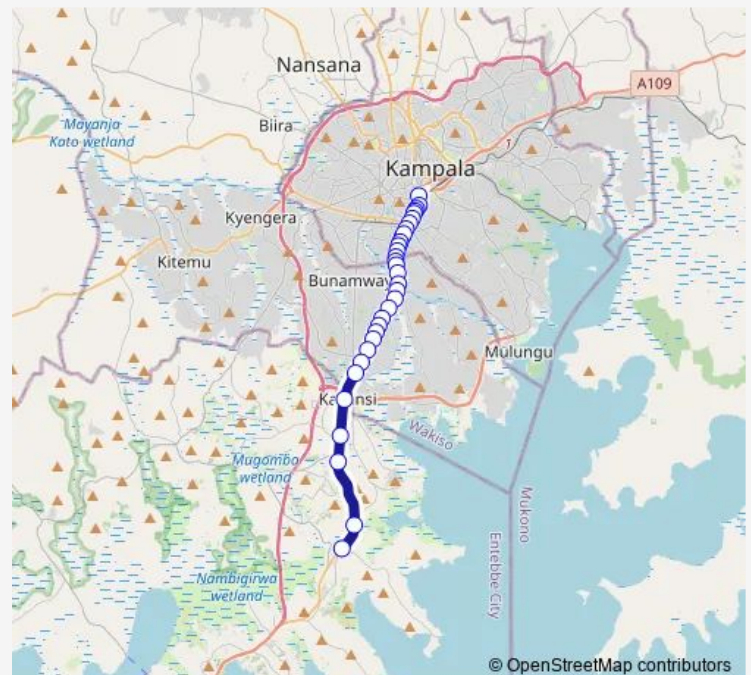

Thursday 06:30-19:00

Friday 06:30-19:00

Saturday 06:30-19:00

Sunday 06:30-19:00

Route info

Direction: Namulanda - Kawuku

Stops: 38

Trip Duration: 1 hour 18 min