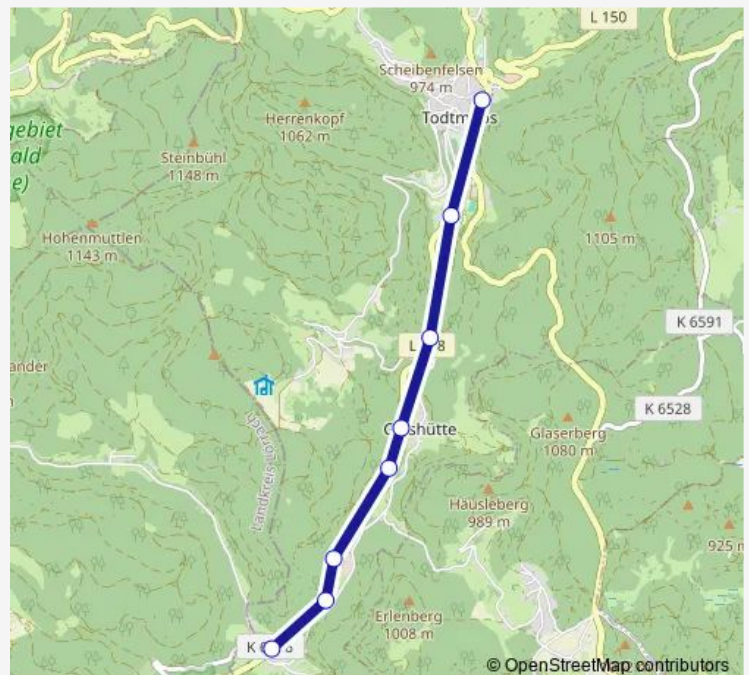

Direction

Todtmoos, Au — Todtmoos, Busbahnhof

8 stops

[Open route schedule](#)

Todtmoos, Au

Todtmoos, Au Zumkeller-Säge

Todtmoos, Berghütte

Todtmoos, Hubersäge

Todtmoos, Abzw Glashütte

Todtmoos, Abzw Schwarzenbach

Todtmoos, Abzw. Wehrawald

Todtmoos, Busbahnhof

Route schedule

Todtmoos, Au — Todtmoos, Busbahnhof

Monday 07:00

Tuesday 07:00

Wednesday 07:00

Thursday 07:00

Friday 07:00

Saturday —

Sunday —

Route info

Direction: Todtmoos, Au

Stops: 8

Trip Duration: 0 hour 8 min