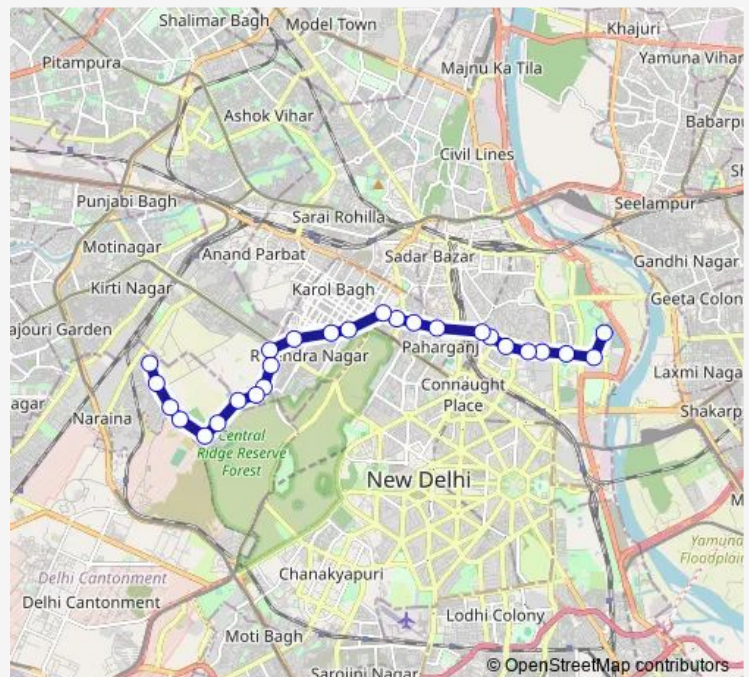

### Route schedule

Rajghat Cluster Depot — Inderpuri (Krishi Kunj)

Monday 05:20-21:10

Tuesday 05:20-21:10

Wednesday 05:20-21:10

Thursday 05:20-21:10

Friday 05:20-21:10

Saturday 05:20-21:10

Sunday 05:20-21:10

### Route info

Direction: Rajghat Cluster Depot

Stops: 26

Trip Duration: 0 hour 52 min

522Inkstlup

BusMaps

Todapur Village

Monitoringandreceiving Station