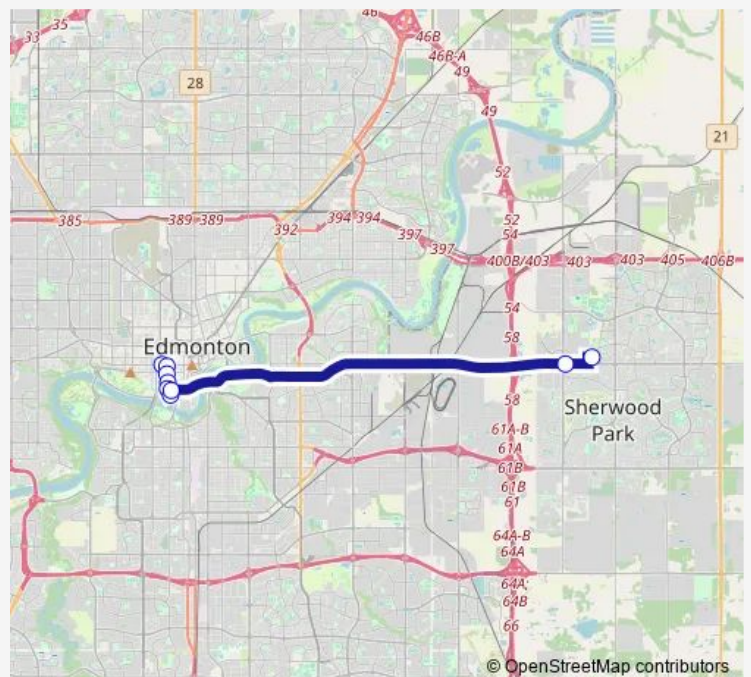

Bus 413 Bethel - Government Centre

[Go to website](#)

Direction

Bethel Transit Terminal — 108 Street & Jasper Avenue
Nearside

8 stops

[Open route schedule](#)

Bethel Transit Terminal

Baseline Rd & Broadview Dr

106 Street & 96 Avenue

107 Street & 97 Avenue

Government Transit Centre Bay A

107 Street & 99 Avenue

107 Street & 100 Avenue

108 Street & Jasper Avenue Nearside

Route schedule

Bethel Transit Terminal — 108 Street & Jasper Avenue
Nearside

Monday 06:45-08:45

Tuesday 06:45-08:45

Wednesday 06:45-08:45

Thursday 06:45-08:45

Friday 06:45-08:45

Saturday —

Sunday —

Route info

Direction: Bethel Transit Terminal

Stops: 8

Trip Duration: 0 hour 27 min

Direction

109 Street & Jasper Avenue — Bethel Transit Terminal

9 stops

[Open route schedule](#)

109 Street & Jasper Avenue