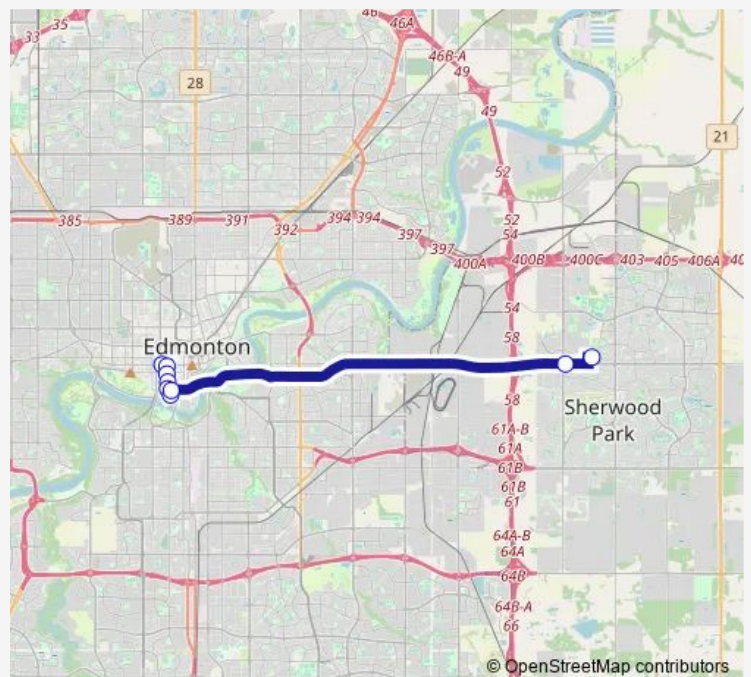

Bus 413 Bethel - Government Centre

[Go to website](#)

Direction

Bethel Transit Terminal — 108 Street & Jasper Avenue
Nearside

8 stops

[Open route schedule](#)

Bethel Transit Terminal

Baseline Rd & Broadview Dr

106 Street & 96 Avenue

107 Street & 97 Avenue

Government Transit Centre Bay I

107 Street & 99 Avenue

107 Street & 100 Avenue

108 Street & Jasper Avenue Nearside

Route schedule

Bethel Transit Terminal — 108 Street & Jasper Avenue
Nearside

Monday	06:45-08:45
Tuesday	06:45-08:45
Wednesday	06:45-08:45
Thursday	06:45-08:45
Friday	06:45-08:45
Saturday	—
Sunday	—

Route info

Direction: Bethel Transit Terminal

Stops: 8

Trip Duration: 0 hour 27 min

Direction

109 Street & Jasper Avenue — Bethel Transit Terminal

9 stops

[Open route schedule](#)

109 Street & Jasper Avenue

107 Street & Jasper Avenue

107 Street & 100 Avenue

Government Transit Centre Bay C