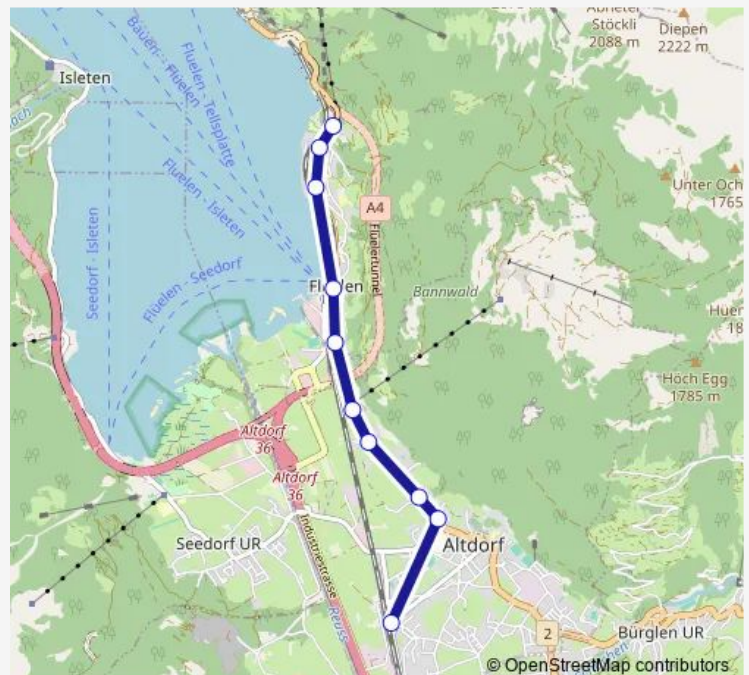

### Route schedule

Altdorf UR, Bahnhof Ost — Flüelen, Gruonbach

Monday 06:29-19:29

Tuesday 06:29-19:29

Wednesday 06:29-19:29

Thursday 06:29-19:29

Friday 06:29-19:29

Saturday —

### Route info

Direction: Altdorf UR, Bahnhof Ost

Stops: 11

Trip Duration: 0 hour 13 min

**Direction**

Flüelen, Gruonbach — Altdorf UR, Bahnhof Ost

10 stops

[Open route schedule](#)