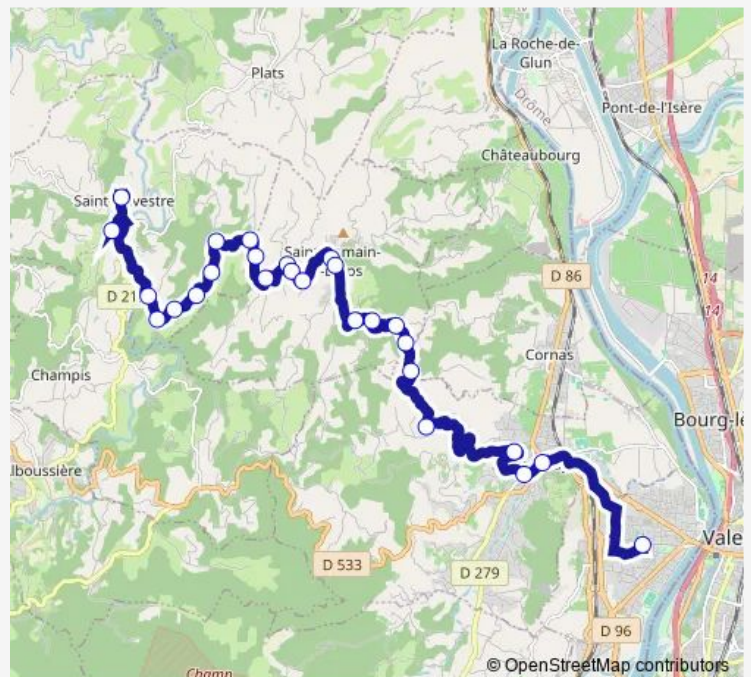

Cros

LA Croix

LE Batiment

Barratier

Taulhiac

Croisement LA Dame

Croisement Tarboulet

LA Moliere

Thursday 06:58-08:18

Friday 06:58-08:18

Saturday —

Sunday —

Route info

Direction: Fediou

Stops: 26

Trip Duration: 0 hour 44 min

■ 413 — Ligne 410

Pont Perrier

Costebelle

ST Peray Mairie

Jeanne D'Arc

College DE Gaulle

413 Bus time schedules and route maps are available in an offline PDF at busmaps.com. Use the busmaps.com website to see live bus times, train schedule or subway schedule, and step-by-step directions for all public transit in Valence