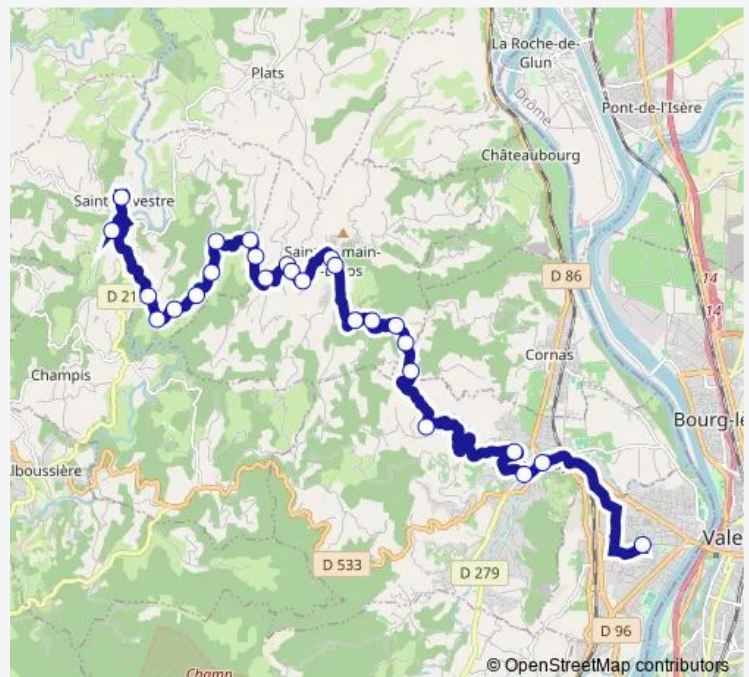

Cros

LA Croix

LE Batiment

Barratier

Taulhiac

Croisement LA Dame

Croisement Tarboulet

LA Moliere

Thursday 06:58-08:18

Friday 06:58-08:18

Saturday —

Sunday —

Route info

Direction: Fediou

Stops: 26

Trip Duration: 0 hour 44 min

413 — Ligne 410

BusMaps

Pont Perrier

Costebelle

ST Peray Mairie

Jeanne D'Arc

College DE Gaulle

413 Bus time schedules and route maps are available in an offline PDF at busmaps.com. Use the busmaps.com website to see live bus times, train schedule or subway schedule, and step-by-step directions for all public transit in Valence