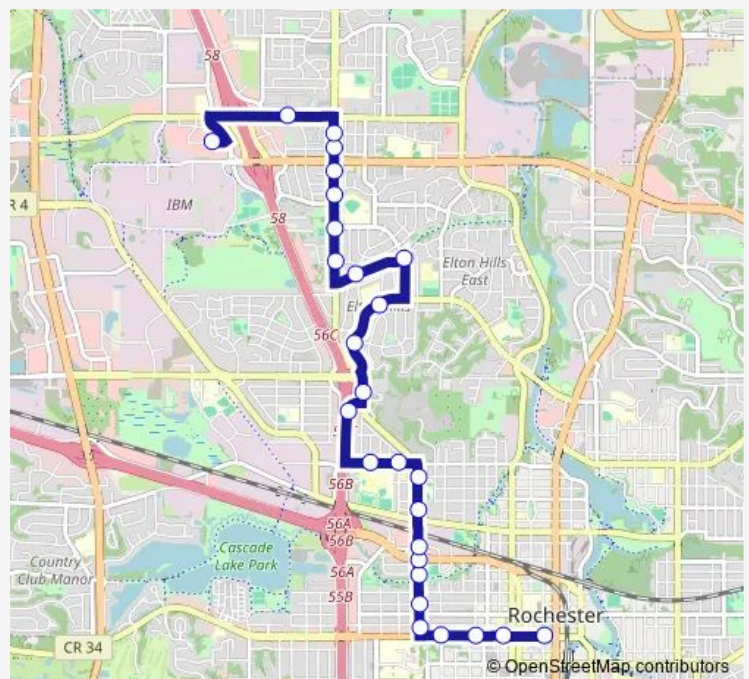

11 AVE NW AND 12 ST Nw

Route schedule

Target N AT Marketplace DR Nw — Downtown Transit CTR G

Monday 05:16-17:50

Tuesday 05:16-17:50

Wednesday 05:16-17:50

Thursday 05:16-17:50

Friday 05:16-17:50

Saturday —

Sunday —

Route info

Direction: Target N AT Marketplace DR Nw

Stops: 28

Trip Duration: 0 hour 27 min

11 AVE NW AND North OF 7 ST Nw

6 ST NW AND 11 AVE Nw

11 AVE NW AND 3 ST Nw

1 ST NW AND 11 AVE Nw

2 ST SW AND 9 AVE Sw

2 ST SW AND 7 AVE Sw

Downtown Transit CTR G

Direction

Target N AT Marketplace DR Nw — Downtown Transit CTR A

28 stops

[Open route schedule](#)

Target N AT Marketplace DR Nw

41 ST NW AT Maplewds SQ Mall

41 ST NW AND 19 AVE Nw

41 ST NW AND 18 AVE Nw

18 AVE NW AND 40 ST Nw

18 AVE NW AND N OF 37 ST Nw

18 AVE NW AND 36 ST Nw