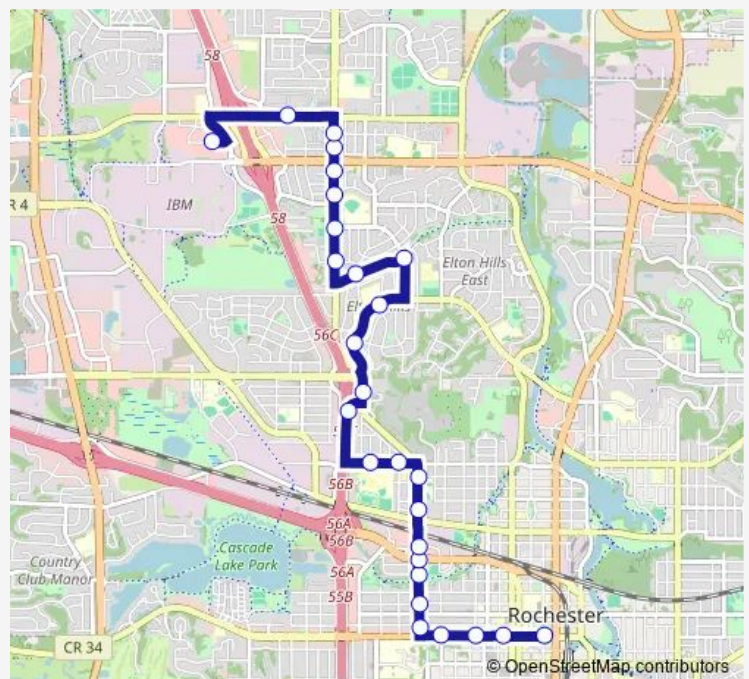

Cascade ST NW AND 14 AVE Nw

12 AVE NW AND Cascade ST Nw

12 AVE NW AND Elton HLS DR Nw

Elton HLS DR NW AND 14 AVE Nw

22 ST NW AND Elton HLS DR Nw

Assisi DR AND Elton HLS DR Nw

15 1/2 AVE NW AND 14 ST Nw

14 ST NW AND 13 AVE Nw

### Route schedule

Target N AT Marketplace DR Nw — Downtown Transit CTR G

Monday 05:16-17:50

Tuesday 05:16-17:50

Wednesday 05:16-17:50

Thursday 05:16-17:50

Friday 05:16-17:50

Saturday —

### Route info

Direction: Target N AT Marketplace DR Nw

Stops: 28

Trip Duration: 0 hour 30 min

11 AVE NW AND North OF 7 ST Nw

6 ST NW AND 11 AVE Nw

11 AVE NW AND 3 ST Nw

1 ST NW AND 11 AVE Nw

## Direction

Target N AT Marketplace DR Nw — Downtown Transit CTR A

28 stops

[Open route schedule](#)

Target N AT Marketplace DR Nw

41 ST NW AT Maplewds SQ Mall

41 ST NW AND 19 AVE Nw

41 ST NW AND 18 AVE Nw