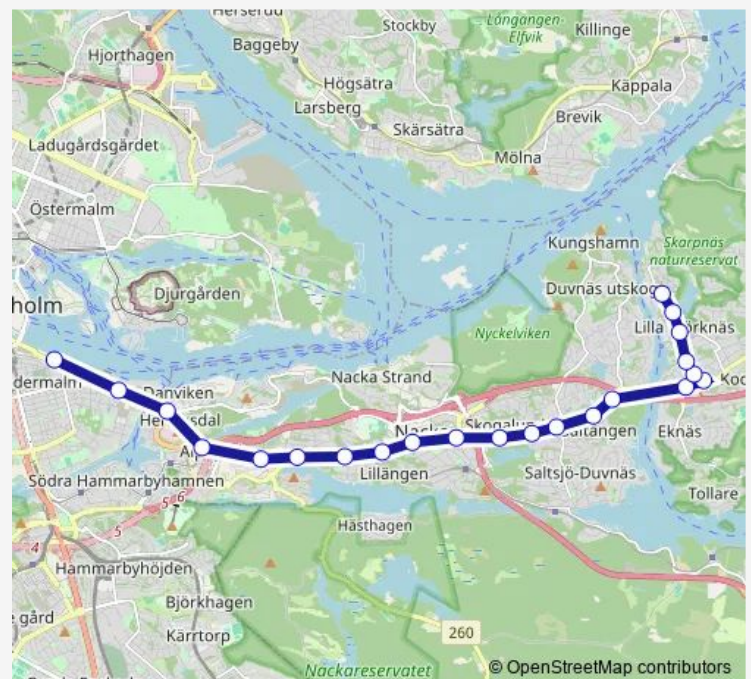

Sickla västra

Henriksdal station

Londonviadukten

Route schedule

Strömvägen — Slussen bussterminal

Monday 06:03-21:03

Tuesday 06:03-21:03

Wednesday 06:03-21:03

Thursday 06:03-21:03

Friday 06:03-21:03

Saturday 08:15-20:15

Sunday 08:15-20:15

Route info

Direction: Strömvägen

Stops: 22

Trip Duration: 0 hour 33 min

413

BusMaps

Direction

Slussen bussterminal — Strömvägen

22 stops

[Open route schedule](#)

Slussen bussterminal

Londonviadukten