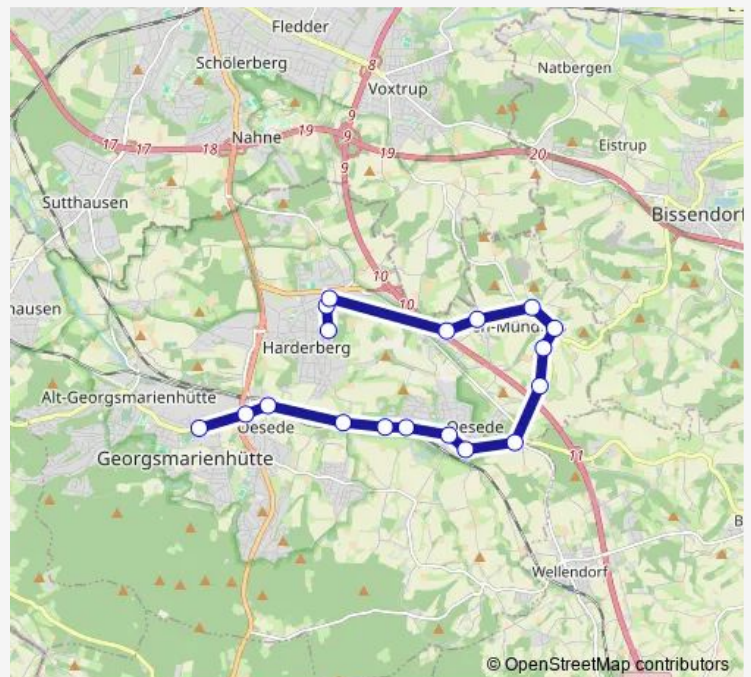

### Route schedule

Harderberg Heideweg — Georgsmarienhütte Comeniusschule

Monday 08:56

Tuesday 08:56

Wednesday 08:56

Thursday 08:56

Friday 08:56

Saturday —

### Route info

Direction: Harderberg Heideweg

Stops: 18

Trip Duration: 0 hour 24 min