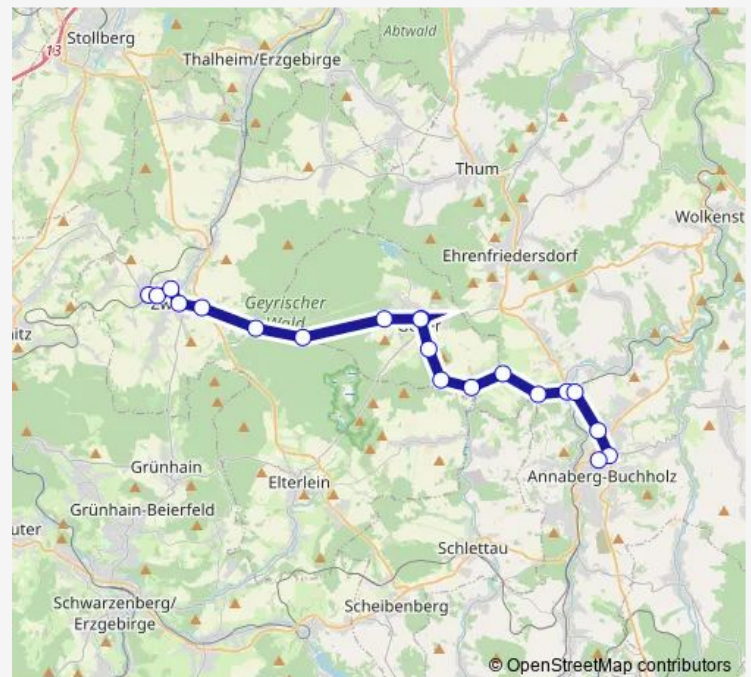

### Route schedule

Annaberg-Buchholz, Busbahnhof — Zwönitz, Bahnhof

Monday 06:40-16:10

Tuesday 06:40-16:10

Wednesday 06:40-16:10

Thursday 06:40-16:10

Friday 06:40-16:10

Saturday —

### Route info

Direction: Annaberg-Buchholz, Busbahnhof

Stops: 19

Trip Duration: 0 hour 38 min

413

## Route info

Direction: Zwönitz, Bahnhof

Stops: 20

Trip Duration: 0 hour 38 min