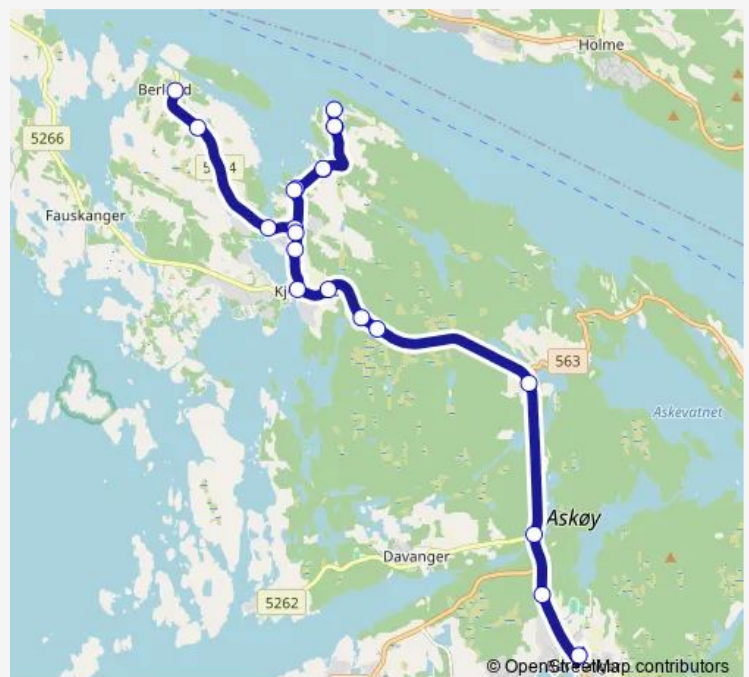

Thursday 05:32-16:40

Friday 05:32-16:40

Saturday —

Sunday —

Route info

Direction: Berland snuplass

Stops: 21

Trip Duration: 0 hour 23 min

■ 413 — Berland/Heggernes - Ravnanger terminal

Direction

Træet skule — Eikevågen

19 stops

[Open route schedule](#)

Træet skule

Berlandskogen

Berland snuplass