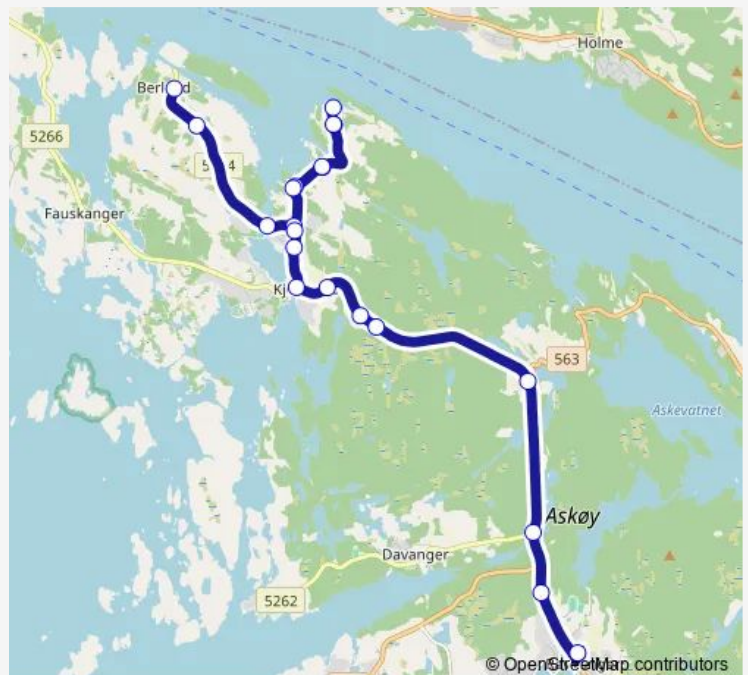

### Direction

undefined — undefined

0 stops

[Open route schedule](#)

### Route schedule

undefined — undefined

Monday	13:20
Tuesday	13:20
Wednesday	13:20
Thursday	13:20
Friday	13:20
Saturday	—
Sunday	—

### Route info

Direction:

Stops: 0

Trip Duration: — min

## Direction

Heggernes snuplass — Fauskanger skule

21 stops

[Open route schedule](#)

Heggernes snuplass

Heggernes

Gauvik

Nordre Haugland