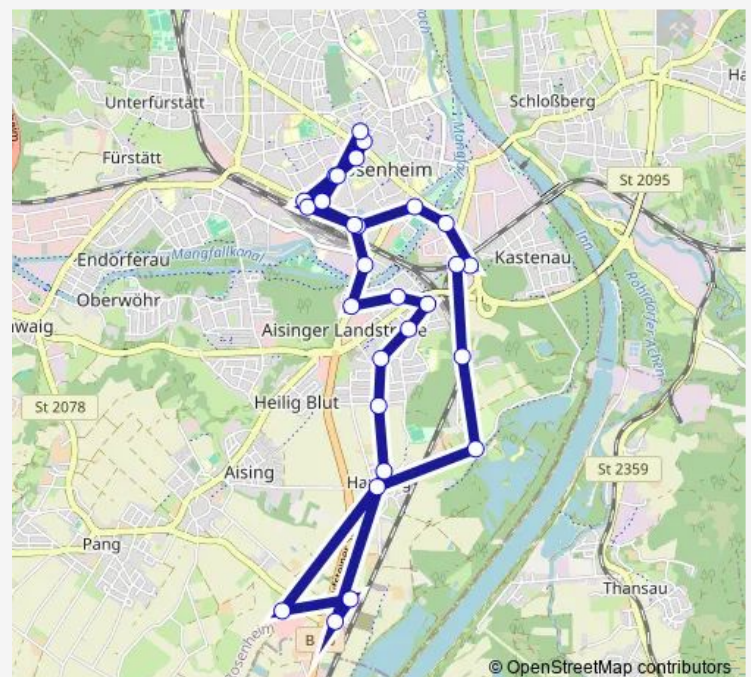

Rosenheim, Naabstr.

Rosenheim, Leitzachstr.

Rosenheim, Isarstr.

Route schedule

Rosenheim, Stadtmitte — Rosenheim, Stadtmitte

Monday 06:39-18:39

Tuesday 06:39-18:39

Wednesday 06:39-18:39

Thursday 06:39-18:39

Friday 06:39-18:39

Saturday 09:39-18:39

Sunday —

Route info

Direction: Rosenheim, Stadtmitte

Stops: 28

Trip Duration: 0 hour 46 min

413

BusMaps

Rosenheim, Kufsteiner Str./Alpenweg

Rosenheim, Kufsteiner-/Klepperstr.

Rosenheim, Gießerei-/Salinstr.

Rosenheim

Rosenheim, Bahnhofstraße

Rosenheim, Atrium

Sunday —

Route info

Direction: Rosenheim, Innsbrucker Str./Schule

Stops: 12

Trip Duration: 0 hour 19 min

413 Bus time schedules and route maps are available in an offline PDF at busmaps.com. Use the busmaps.com website to see live bus times, train schedule or subway schedule, and step-by-step directions for all public transit in Rosenheim