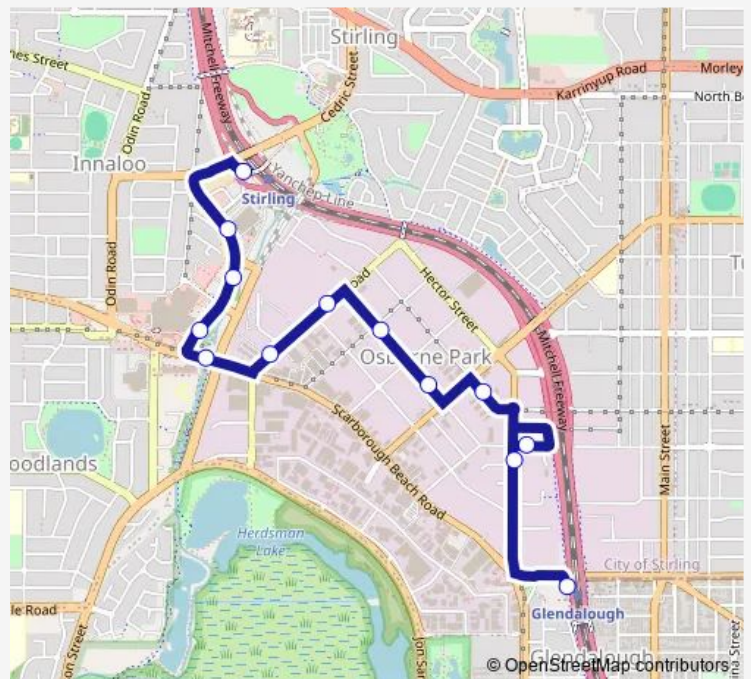

Scarborough Beach Rd After Ellen Stirling Bvd

King Edward Rd Before Carbon Ct

King Edward Rd After Howe St

Guthrie St After Omalley St

Guthrie St Before Hutton St

Collingwood St After Hutton St

Roberts St Activ Industries Osborne Park

Friday 06:36-15:11

Saturday —

Sunday —

Route info

Direction: Stirling Stn Stand 8

Stops: 13

Trip Duration: 0 hour 20 min

Direction

Glendalough Stn Stand 2 — Stirling Stn Stand 8

12 stops

[Open route schedule](#)

Glendalough Stn Stand 2

Frobisher St Before Colray Av

Collingwood St Before Hutton St

Guthrie St Before Sundercombe St

Guthrie St After Omalley St

King Edward Rd Before Howe St

King Edward Rd After Howe St

Ellen Stirling Bvd - Innaloo Shopping Ctr

Ellen Stirling Bvd Before Oswald St

Ellen Stirling Bvd After Oswald St

Ellen Stirling Bvd - Ikea

Stirling Stn Stand 8