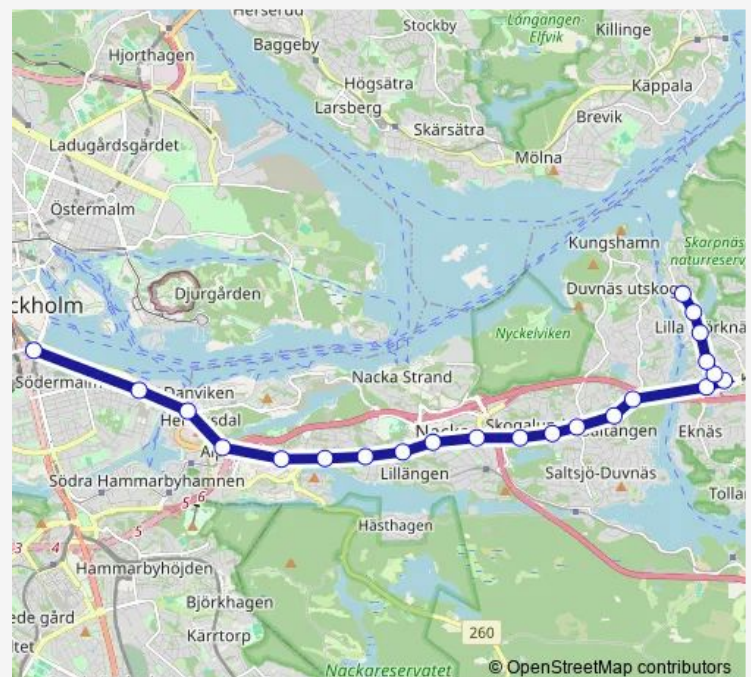

Bus 413

[Go to website](#)

Direction

Slussen T-bana — Strömvägen

22 stops

[Open route schedule](#)

Slussen T-bana

Londonviadukten

Henriksdal station

Sickla västra

Nacka station

Finntorp

Saltsjö-Järla station

Nacka Lillängen

Nacka Forum

Nacka Storängen

Långsjöstrand

Skogalund

Ektorps centrum

Skuru skola

Skurustugan

Björknäs centrum

Centralplan

Ängsbacken

Gundersberg

Fredriksbergsvägen

Glasbrukssjön

Route schedule

Slussen T-bana — Strömvägen

Monday 05:23-20:52

Tuesday 05:23-20:52

Wednesday 05:23-20:52

Thursday 05:23-20:52

Friday 05:23-20:52

Saturday 08:08-20:07

Sunday 08:08-20:07

Route info

Direction: Slussen T-bana

Stops: 22

Trip Duration: 0 hour 30 min

413

BusMaps