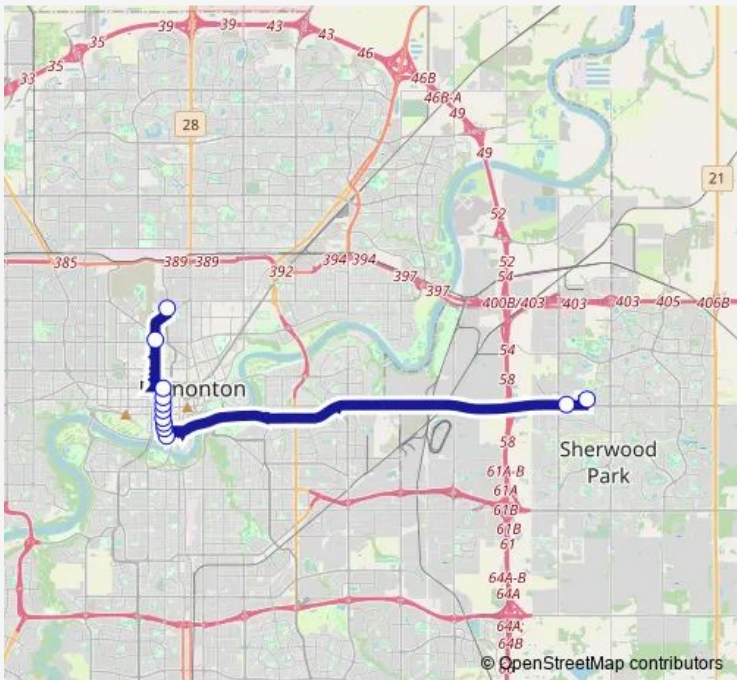

Bus 413 Bethel - Government Centre/Nait

[Go to website](#)

Direction
 106 Street & 117 Avenue — Bethel Transit Terminal
 12 stops
[Open route schedule](#)

- 106 Street & 117 Avenue
- 109 Street & Kingsway
- 107 Street & 103 Avenue
- 107 Street & 102 Avenue
- 107 Street & Jasper Avenue
- 107 Street & 100 Avenue
- Government Transit Centre Bay C
- 107 Street & 97 Avenue
- 106 Street & 96 Avenue
- 106 Street & 97 Avenue
- Baseline Rd & Broadmoor Blvd
- Bethel Transit Terminal

Route schedule
 106 Street & 117 Avenue — Bethel Transit Terminal

Monday	12:26-17:32
Tuesday	12:26-17:32
Wednesday	12:26-17:32
Thursday	12:26-17:32
Friday	12:26-17:32
Saturday	—
Sunday	—

Route info
 Direction: 106 Street & 117 Avenue
 Stops: 12
 Trip Duration: 0 hour 44 min

Direction

Bethel Transit Terminal — 106 Street & 117 Avenue

12 stops

[Open route schedule](#)

Bethel Transit Terminal

Baseline Rd & Broadview Dr

106 Street & 96 Avenue

107 Street & 97 Avenue

Route schedule

Bethel Transit Terminal — 106 Street & 117 Avenue

Monday 06:45-16:45

Tuesday 06:45-16:45

Wednesday 06:45-16:45

Thursday 06:45-16:45

Friday 06:45-16:45

Saturday —