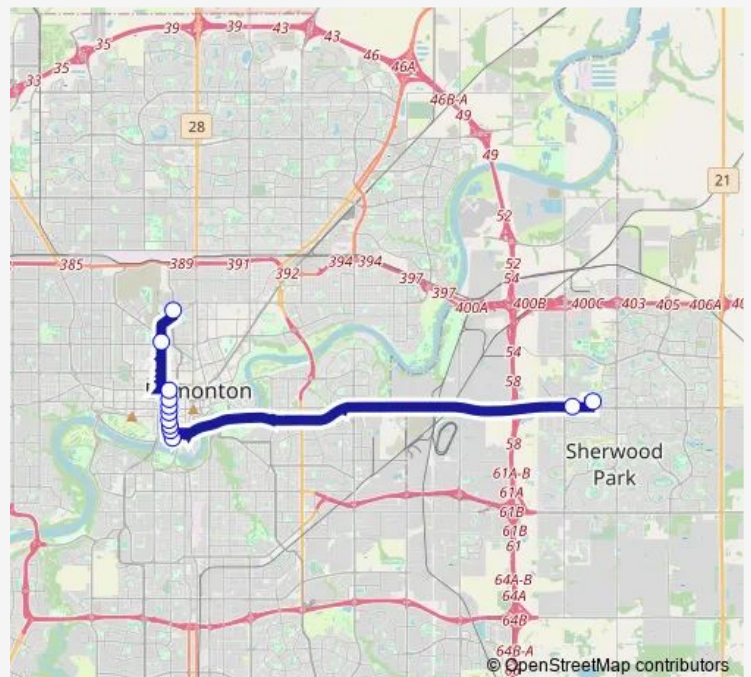

107 Street & 103 Avenue

107 Street & 102 Avenue

107 Street & Jasper Avenue

107 Street & 100 Avenue

Government Transit Centre Bay C

107 Street & 97 Avenue

106 Street & 96 Avenue

106 Street & 97 Avenue

Baseline Rd & Broadmoor Blvd

Bethel Transit Terminal

**Route schedule**

106 Street & 117 Avenue — Bethel Transit Terminal

Monday 12:26-17:32

Tuesday 12:26-17:32

Wednesday 12:26-17:32

Thursday 12:26-17:32

Friday 12:26-17:32

Saturday —

Sunday —

**Route info**

Direction: 106 Street & 117 Avenue

Stops: 12

Trip Duration: 0 hour 44 min

**Direction**

Bethel Transit Terminal — 106 Street &amp; 117 Avenue

12 stops

[Open route schedule](#)

Bethel Transit Terminal

Baseline Rd &amp; Broadview Dr

106 Street &amp; 96 Avenue

107 Street &amp; 97 Avenue

Government Transit Centre Bay A