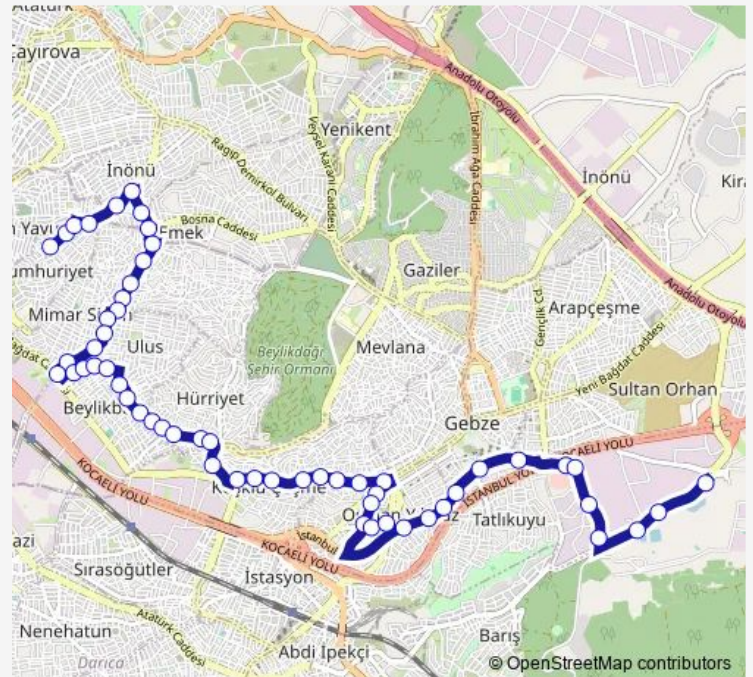

### Route schedule

Gebze-Çayırova-Darica Otobüs — 2212 Sokak

Monday 06:35-22:50

Tuesday 06:35-22:50

Wednesday 06:35-22:50

Thursday 06:35-22:50

Friday 06:35-22:50

Saturday 06:35-22:50

### Route info

Direction: Gebze-Çayırova-Darica Otobüs

Stops: 52

Trip Duration: 0 hour 26 min

413 — Beylikbaşı-Gebze Otogar

BusMaps

© OpenStreetMap contributors

532 Sokak 1