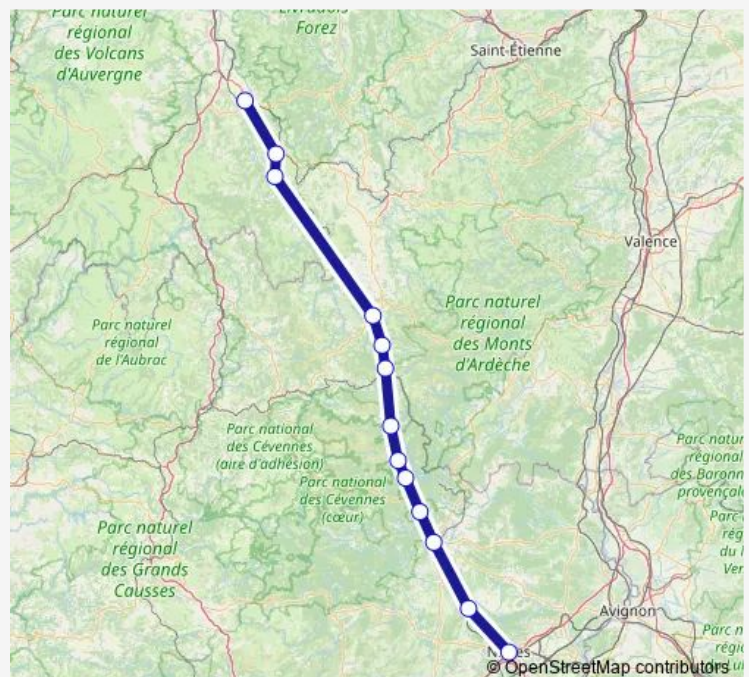

### Route info

Direction: Brioude

Stops: 13

Trip Duration: 5 hour 16 min

■ P17

BusMaps

**Direction**

undefined — undefined