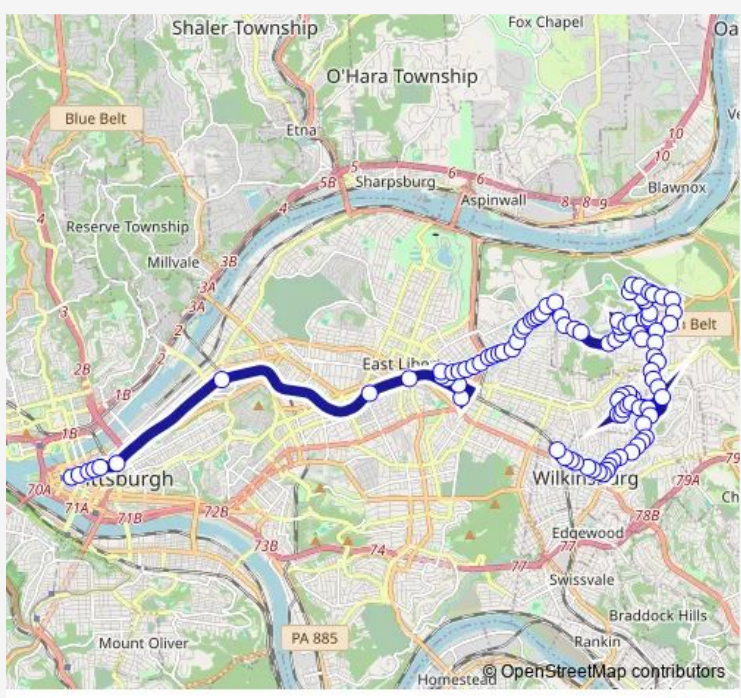

# Bus P17 Lincoln Park Flyer

[Go to website](#)

**Direction**  
 LIBERTY AVE + MARKET ST — East Busway + Wilkinsburg Station D  
 101 stops  
[Open route schedule](#)

- LIBERTY AVE + MARKET ST
- Liberty AVE + Sixth Ave
- Liberty AVE + 9TH St
- Liberty AVE + Smithfield St
- Liberty AVE + William Penn Pl
- East Busway + Penn Station B
- East Busway + Herron Station B
- East Busway + Negley Station A
- East Busway + East Liberty Station B
- Fifth AVE Ramp + Fifth AVE Ns
- Hamilton AVE + Julius
- Hamilton AVE + Enterprise
- Hamilton AVE + East Liberty Blvd
- East Liberty Blvd + Frankstown Ave
- LINCOLN AVE AT FRANKSTOWN AVE FS
- Lincoln AVE + Mayflower ST (#408)
- Lincoln AVE + Meadow
- Lincoln AVE + Shetland
- Lincoln AVE + Renfrew
- Lincoln AVE + Atwell
- LINCOLN AVE + LYRIC ST

Route schedule  
 LIBERTY AVE + MARKET ST — East Busway + Wilkinsburg Station D

Monday	06:15-18:15
Tuesday	06:15-18:15
Wednesday	06:15-18:15
Thursday	06:15-18:15
Friday	06:15-18:15
Saturday	—
Sunday	—

**Route info**  
 Direction: LIBERTY AVE + MARKET ST  
 Stops: 101  
 Trip Duration: 1 hour 3 min

**P17 — Lincoln Park Flyer** **BusMaps**

Lincoln AVE + Upland

Lincoln AVE + Deary St

Lincoln AVE + Apple

Lincoln AVE + Arbor

Lincoln AVE + Vassar

Lincoln AVE + Lemington

Lincoln AVE + Churchland

Lincoln AVE + Wiltsie

Lincoln AVE + Joshua

Lincoln AVE + Lemington Home Drvwy

Lincoln AVE + Campania

Lincoln AVE + Verona

MT Carmel RD + Tiers

MT Carmel RD + Highlandview

MT CARMEL RD + GEISLER WAY