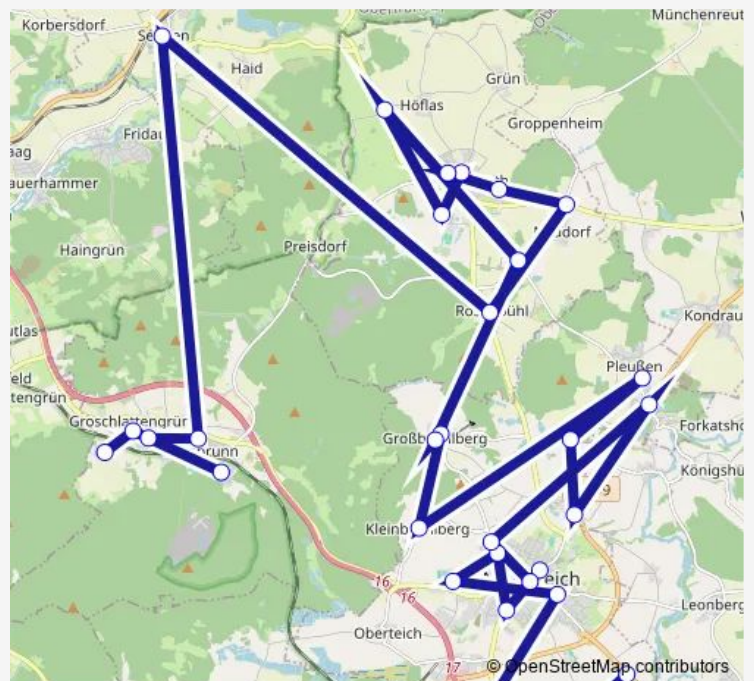

Saturday 07:32-13:32

Sunday 07:32-13:32

Route info

Direction: Groschlattengrün, Ortsmitte

Stops: 28

Trip Duration: 0 hour 23 min

Kleinsterz

Kleinsterz, Abzw

32 stops

[Open route schedule](#)

Großensterz, Abzw

Großensterz, Ortsmitte

Kleinstertz

Kleinstertz, Abzw

Mitterteich, Abzw Martinsklause

Mitterteich, Eissporthalle/Freibad

Thursday 10:50-11:55

Friday 10:50-11:55

Saturday 10:50-17:45

Sunday 10:50-17:45

Route info

Direction: Großensterz, Abzw

Stops: 32

Trip Duration: 0 hour 23 min

Wednesday —

Thursday 16:10

Friday 16:10

Saturday —

Sunday —

Route info

Direction: Großensterz, Abzw

Stops: 32