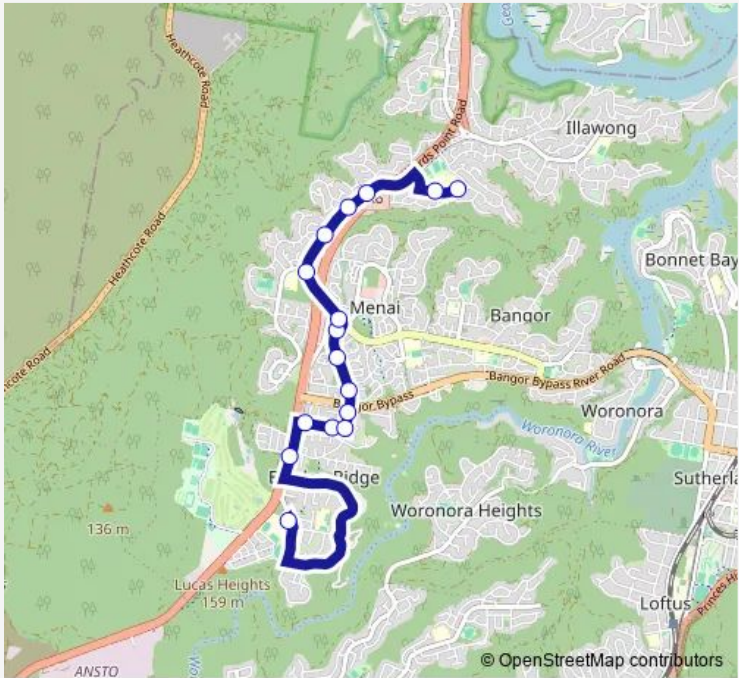

School Bus S020 Lucas Heights Community School to Tharawal Ps

[Go to website](#)

Direction
 Lucas Heights Community School — Tharawal Public School, Gerald Rd
 16 stops
[Open route schedule](#)

- Lucas Heights Community School
- Old Illawarra Rd Opp Australia Rd
- Marsden Rd At Darwin Pl
- Marsden Rd Opp Bella Pl
- Australia Rd At Marsden Rd
- Australia Rd At Barden Rd
- Carter Rd At Bishop Rd
- Carter Rd At Nicolson Cct
- Menai Central Shopping Plaza, Carter Rd
- Menai Ambulance Station, Menai Rd
- Old Illawarra Rd At Hall Dr
- Old Illawarra Rd At Bradman Rd
- Old Illawarra Rd At Rosewall Dr
- Old Illawarra Rd Before Monash Rd
- Menai High School, Gerald Rd
- Tharawal Public School, Gerald Rd

Route schedule
 Lucas Heights Community School — Tharawal Public School, Gerald Rd

Monday	08:22
Tuesday	08:22
Wednesday	08:22
Thursday	08:22
Friday	08:22
Saturday	—
Sunday	—

Route info
 Direction: Lucas Heights Community School
 Stops: 16
 Trip Duration: 0 hour 20 min

S020 School Bus time schedules and route maps are available in an offline PDF at busmaps.com. Use the busmaps.com website to see live bus times, train schedule or subway schedule, and step-by-step directions for all public transit in Liverpool

The schedule is provided in the local timezone. Times with "(+1)" indicate departures on the next day.

PDF file created on 2025-01-16

2024 BusMaps.com - All Rights Reserved