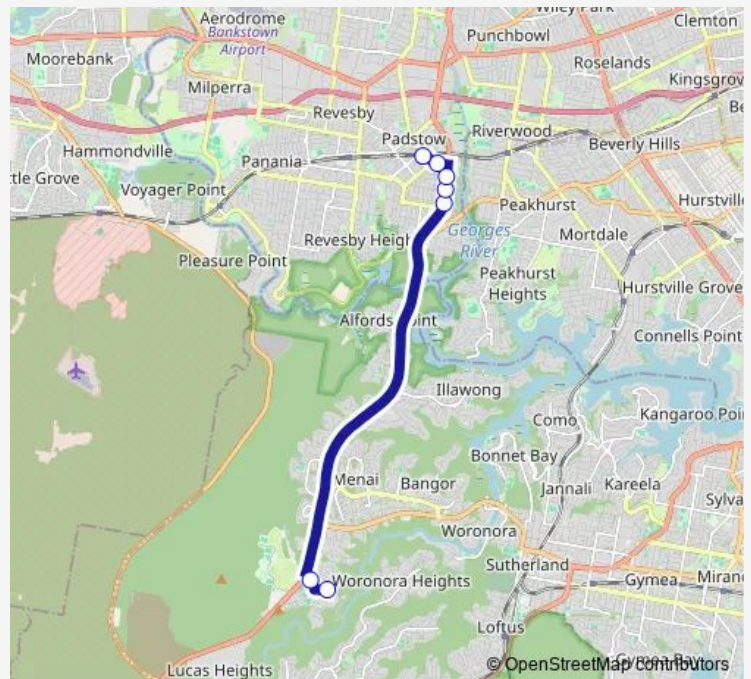

School Bus S714 Shire Christian School to Padstow

[Go to website](#)

Direction

Shire Christian School, School Grounds, Allies Rd — Howard Rd Opp Padstow Station

7 stops

[Open route schedule](#)

Shire Christian School, School Grounds, Allies Rd

Old Illawarra Rd Opp Driscoll Pl

Davies Rd At Nella St

Davies Rd After Windsor Rd

Davies Rd Opp Tallawarra Av

Ryan Rd After Lock Av

Howard Rd Opp Padstow Station

Route schedule

Shire Christian School, School Grounds, Allies Rd — Howard Rd Opp Padstow Station

Monday	14:40
Tuesday	14:40
Wednesday	14:40
Thursday	14:40
Friday	14:40
Saturday	—
Sunday	—

Route info

Direction: Shire Christian School, School Grounds, Allies Rd

Stops: 7

Trip Duration: 0 hour 23 min

S714 — Shire Christian School to Padstow

S714 School Bus time schedules and route maps are available in an offline PDF at busmaps.com. Use the busmaps.com website to see live bus times, train schedule or subway schedule, and step-by-step directions for all public transit in Liverpool