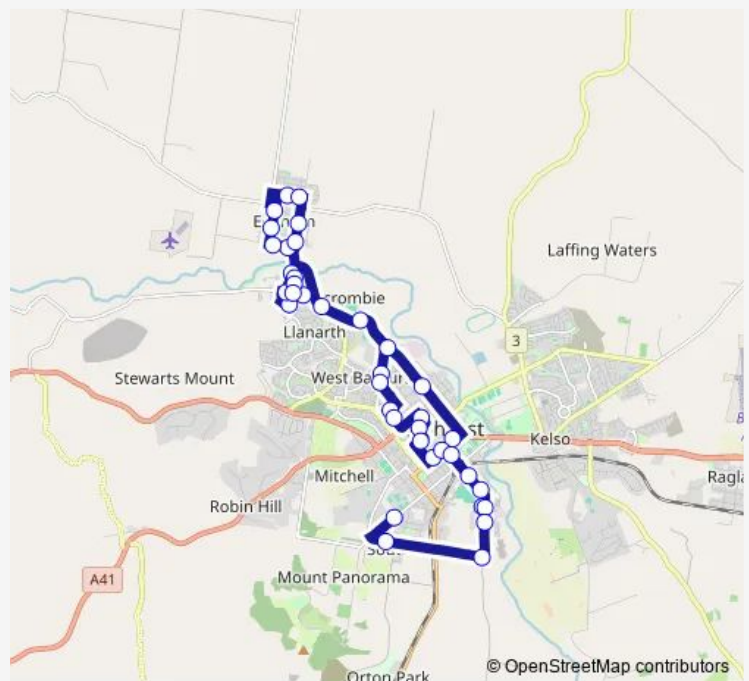

Bathurst City, Howick St, Stand B

Durham St Before Hope St

Durham St Before Esrom St

Westbourne Dr Before Darwin Dr

Joubert Dr Before Carlyle Av

Howarth Cl Opp O'Reilly Pl

Country Way Before Farmgate Dr

Farmgate Dr After Country Way

Farmgate Dr At Appleblossom Gr

Farmgate Dr At Ophir Rd

Logan St After Ranken Bridge Rd

Logan St Opp Parraweena Pl

Eglinton Public School, Alexander St

Alexander St Opp Cottonwood Dr

Loren St Opp Ranken St

Loren St At Peacock St

Hamilton St Opp Cox St

Hamilton St After Cusick St

Eglinton Rd At Abercrombie Dr

Eglinton Rd Opp All Saints College

Route schedule

Bathurst City, Howick St, Stand B — Bathurst South Public School, Havannah St

Monday	08:00
Tuesday	08:00
Wednesday	08:00
Thursday	08:00
Friday	08:00
Saturday	—
Sunday	—

Route info

Direction: Bathurst City, Howick St, Stand B

Stops: 38

Trip Duration: 0 hour 47 min

S714 — Elephant Bus - Bathurst to Bathurst South PS via Eglinton