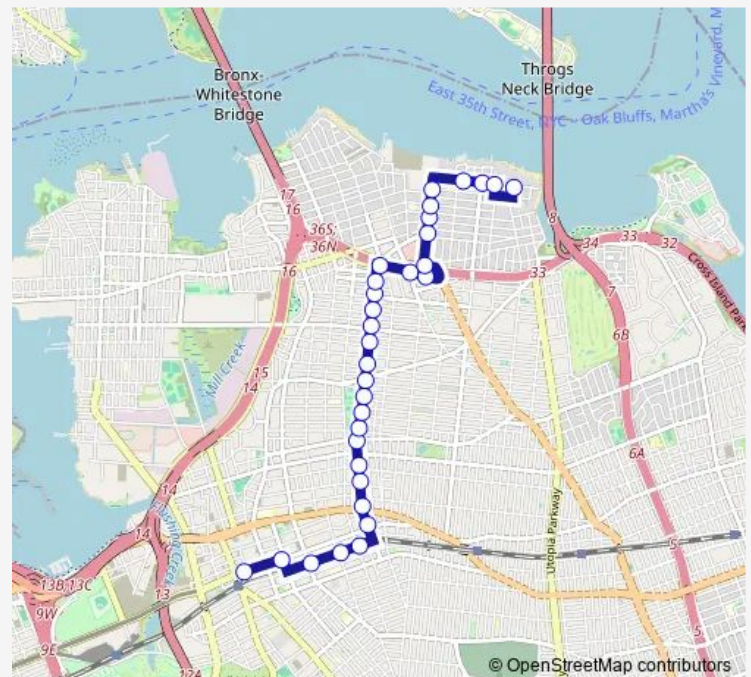

### Route schedule

Roosevelt AV/Main St — 166 ST/Powells Cove Blvd

Monday 05:10-00:28<sup>+1</sup>

Tuesday 05:10-00:28<sup>+1</sup>

Wednesday 05:10-00:28<sup>+1</sup>

Thursday 05:10-00:28<sup>+1</sup>

Friday 05:10-00:28<sup>+1</sup>

### Route info

Direction: Roosevelt AV/Main St

Stops: 32

Trip Duration: 0 hour 21 min

Q15 — Flushing - Beechhurst

BusMaps

Cross Island Pkwy/Clintonville St

Cross Island Pkwy/154 St

166 ST/Powells Cove Blvd

**Direction**

166 ST/Powells Cove Blvd — Roosevelt AV/Main St

33 stops

[Open route schedule](#)

166 ST/Powells Cove Blvd

Powells Cove Blvd/162 St

Powells Cove Blvd/160 St

Direction: 166 ST/Powells Cove Blvd

Stops: 33

Trip Duration: 0 hour 24 min

150 ST/Roosevelt Av

41 AV/150 St

41 AV/149 St

41 AV/147 St

41 AV/Parsons Blvd