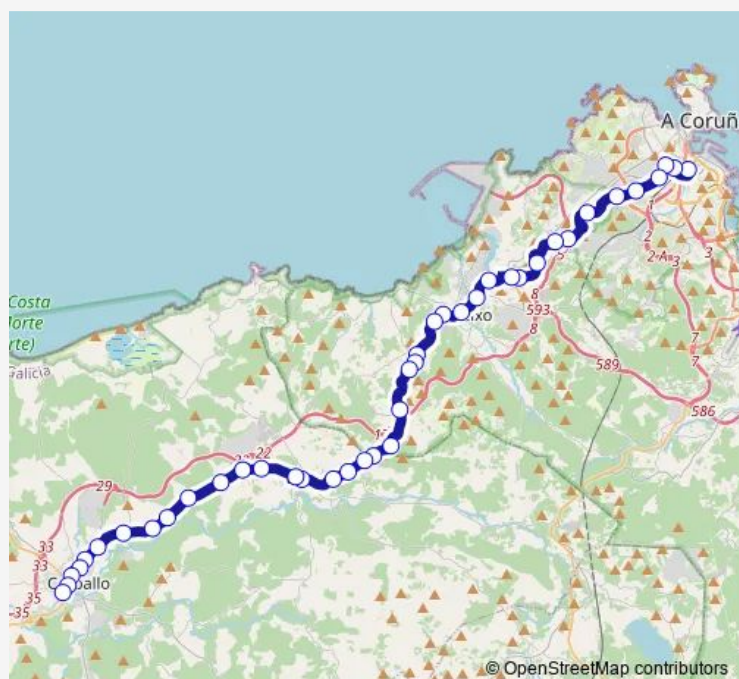

### Route schedule

Coruña E.A. — Carballo E.A.

Monday 12:00

Tuesday 12:00

Wednesday 12:00

Thursday —

Friday 12:00

Saturday —

### Route info

Direction: Coruña E.A.

Stops: 41

Trip Duration: 1 hour 0 min

XG848028 — Coruña E.A.-Ronda de Outeiro-Carballo E.A. **BusMaps**

Rexidoiro

Coque

Paosaco