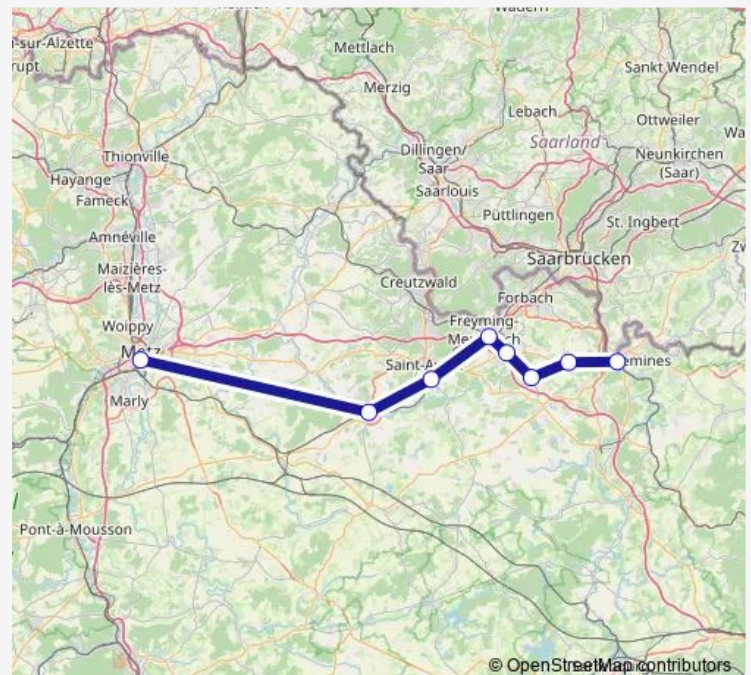

Rémilly

Faulquemont

Saint-Avoid

Béning-lès-Saint-Avoid

Farschviller

Sarreguemines

### Route schedule

Metz — Sarreguemines

Monday 07:34-20:38

Tuesday 07:34-20:38

Wednesday 07:34-20:38

Thursday 07:34-20:38

Friday 07:34-20:38

Saturday —

### Route info

Direction: Metz

Stops: 10

Trip Duration: 1 hour 12 min

■ C53 — Metz - Sarreguemines

## Route info

Direction: Sarreguemines

Stops: 8

Trip Duration: 1 hour 5 min