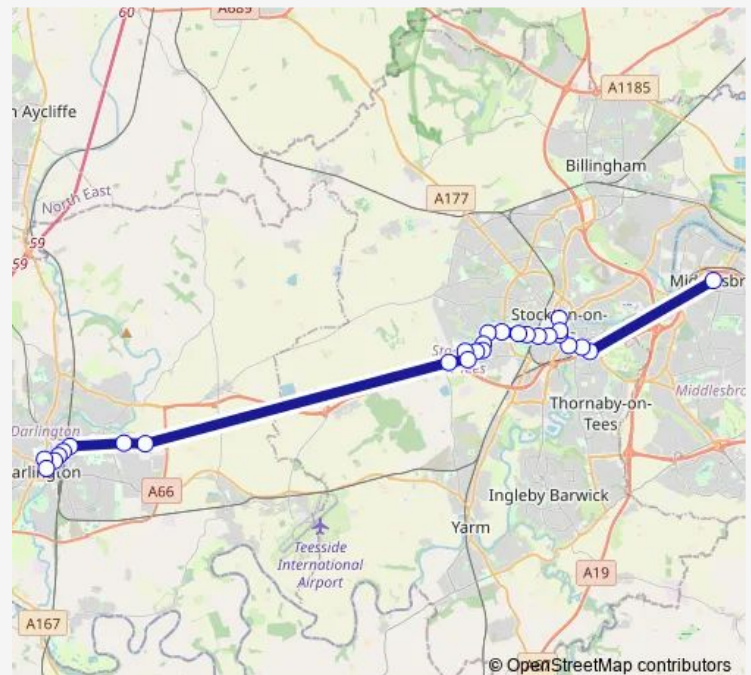

Worton Crescent

B6279 Symmetry Park

Westpoint Road

Route schedule

Bus Station Stand 17 — Tubwell Row

Monday 08:42-16:17

Tuesday 08:42-16:17

Wednesday 08:42-16:17

Thursday 08:42-16:17

Friday 08:42-16:17

Saturday 09:42-16:17

Sunday —

Route info

Direction: Bus Station Stand 17

Stops: 27

Trip Duration: 0 hour 48 min

Tubwell Row — Bus Station Stand 11

27 stops

[Open route schedule](#)

Tubwell Row

Bannatyne's Health Club

East Mount Road

Darlington College

Westpoint Road

Wednesday 08:15-16:25

Thursday 08:15-16:25

Friday 08:15-16:25

Saturday 09:50-16:20

Sunday —

Route info

Direction: Tubwell Row

Stops: 27