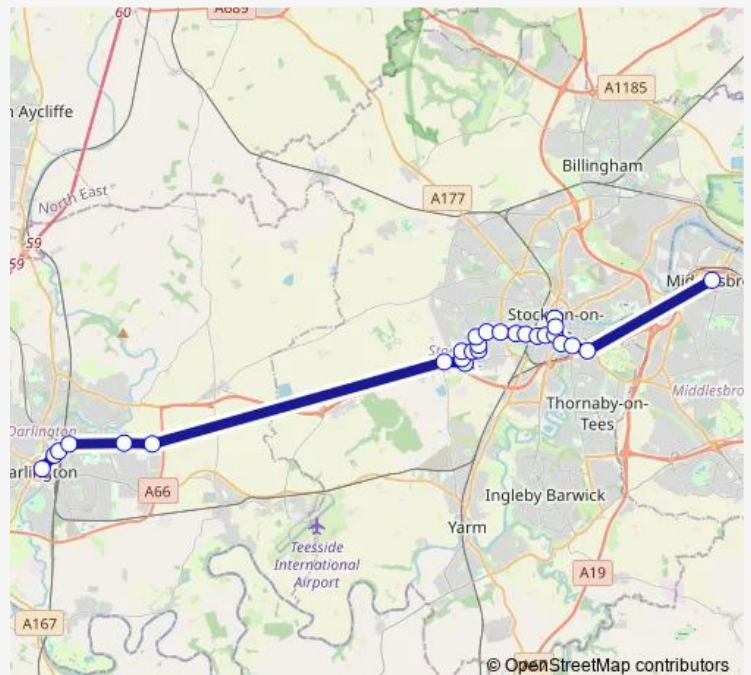

Worton Crescent

B6279 Symmetry Park

Westpoint Road

Route schedule

Bus Station Stand 17 — Tubwell Row

Monday 08:42-16:17

Tuesday 08:42-16:17

Wednesday 08:42-16:17

Thursday 08:42-16:17

Friday 08:42-16:17

Saturday 09:42-16:17

Sunday —

Route info

Direction: Bus Station Stand 17

Stops: 27

Trip Duration: 0 hour 48 min

Tubwell Row — Bus Station Stand 11

27 stops

[Open route schedule](#)

Tubwell Row

Bannatyne's Health Club

East Mount Road

Darlington College

Westpoint Road

Wednesday 08:15-16:25

Thursday 08:15-16:25

Friday 08:15-16:25

Saturday 09:50-16:20

Sunday —

Route info

Direction: Tubwell Row

Stops: 27