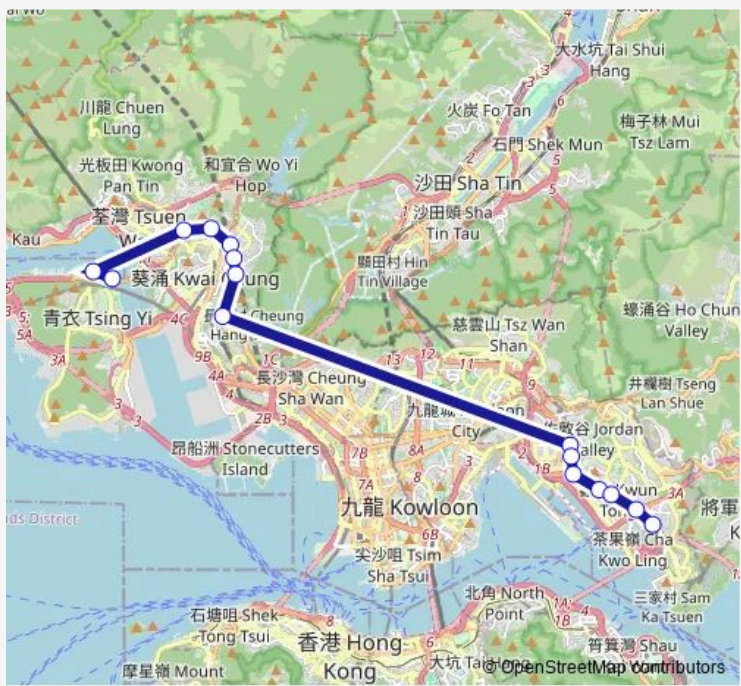

15 stops

[Open route schedule](#)

- [Kmb+Ctb] Tsing Yi Station/
Tsing Yi Station[[Kmb] Tsing Yi Station
- [Kmb+Ctb] Tsing Yi BBI - Cheung ON BUS Terminus/
Cheung ON Estate[[Kmb] Tsing Yi BBI - Cheung ON BUS Terminus][Lwb] Tsing Yi BBI - Cheung ON BUS Terminus
- [Kmb] TAI WO HAU BBI - TAI WO HAU Station[[Lwb] TAI WO HAU BBI - TAI WO HAU Station
- [Kmb] Kwok Shui Road Park
- [Kmb] Ping LAI Path Kwai Chung[[Lwb] Ping LAI Path Kwai Chung
- [Kmb] Shek Ying Path Kwai Chung[[Lwb] Shek Ying Path Kwai Chung
- [Kmb] YIP Shing Street Kwai Chung
- [Kmb] WAH Yuen Chuen
- [Kmb] Kowloon BAY Station
- [Ctb] Lower Ngau TAU KOK Estate, Kwun Tong Road[[Kmb+Ctb] Lower Ngau TAU KOK Estate/
Lower Ngau TAU KOK Estate, Kwun Tong Road[[Kmb] Lower Ngau TAU KOK Estate
- [Kmb+Ctb] Kwun Tong Road Sitting-OUT Area/
Kwun Tong Road Sitting-OUT Area, Kwun Tong Road[[Kmb] Kwun Tong Road Sitting-OUT Area
- [Kmb+Ctb] Millennium City/
Millennium City, Kwun Tong Road[[Kmb] Millennium City
- [Ctb] Kwun Tong Town Centre, Kwun Tong Road[[Kmb+Ctb] Kwun Tong BBI - Kwun Tong Town Cen-

Route schedule

[Kmb+Ctb] Tsing Yi Station/
Tsing Yi Station[[Kmb] Tsing Yi Station — [Ctb] LAM TIN Station[[Kmb+Ctb] LAM TIN Station/
Lam TIN Station[[Kmb] LAM TIN Station][Xb] LAM TIN Station Public Transport Interchange

Stops: 15

Trip Duration: 0 hour 58 min

tre/
Kwun Tong Town Centre, Kwun Tong Road[[Kmb]
Kwun Tong BBI - Kwun Tong Town Centre

[Ctb] Kwun Tong Swimming Pool, LEI YUE MUN
Road[[Kmb+Ctb] Kwun Tong Swimming Pool/
Kwun
Tong Swimming Pool, LEI YUE MUN Road[[Kmb] Kwun
Tong Swimming Pool