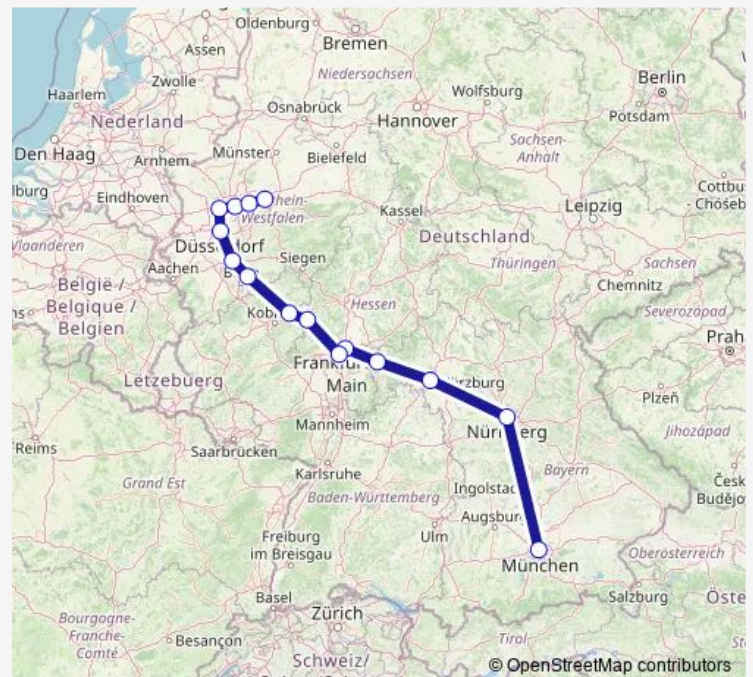

Rail ICE 620

[Go to website](#)

Direction

München Hbf — Dortmund Hbf

15 stops

[Open route schedule](#)

München Hbf

Nürnberg Hbf

Düsseldorf Hbf

Duisburg Hbf

Essen Hbf

Bochum Hbf

Dortmund Hbf

Route schedule

München Hbf — Dortmund Hbf

Monday 15:51

Tuesday 15:51

Wednesday 15:51

Thursday 15:51

Friday 15:51

Saturday 15:16-15:51

Sunday 15:16-15:51

Route info

Direction: München Hbf

Stops: 15

Trip Duration: 5 hour 51 min

ICE 620

BusMaps

ICE 620 Rail time schedules and route maps are available in an offline PDF at busmaps.com. Use the busmaps.com website to see live bus times, train schedule or subway schedule, and step-by-step directions for all public transit in Duesseldorf