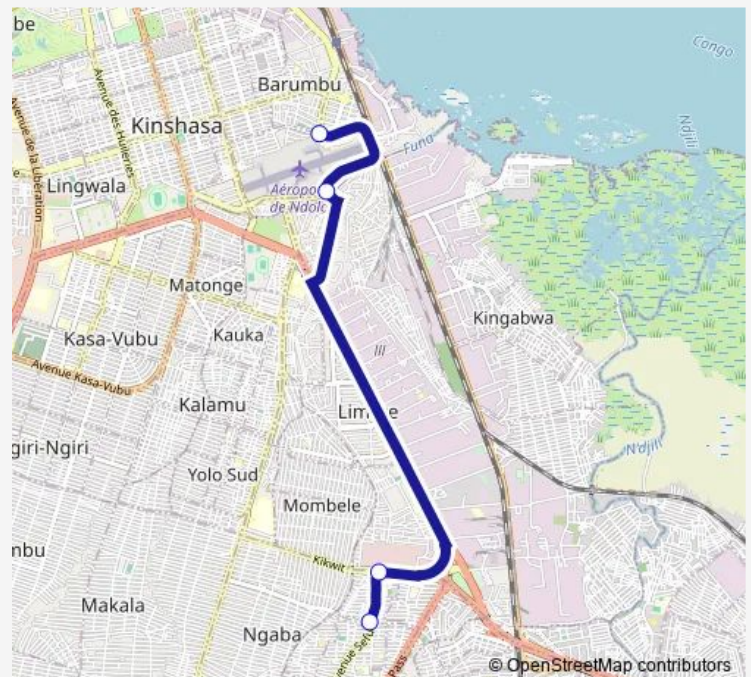

Friday 16:21

Saturday —

Sunday —

Route info

Direction: unknown

Stops: 4

Trip Duration: 0 hour 20 min

■ Beau Marche_ TO _ Lemba

Direction

unknown — unknown

3 stops

[Open route schedule](#)

unknown

unknown

unknown

Route schedule