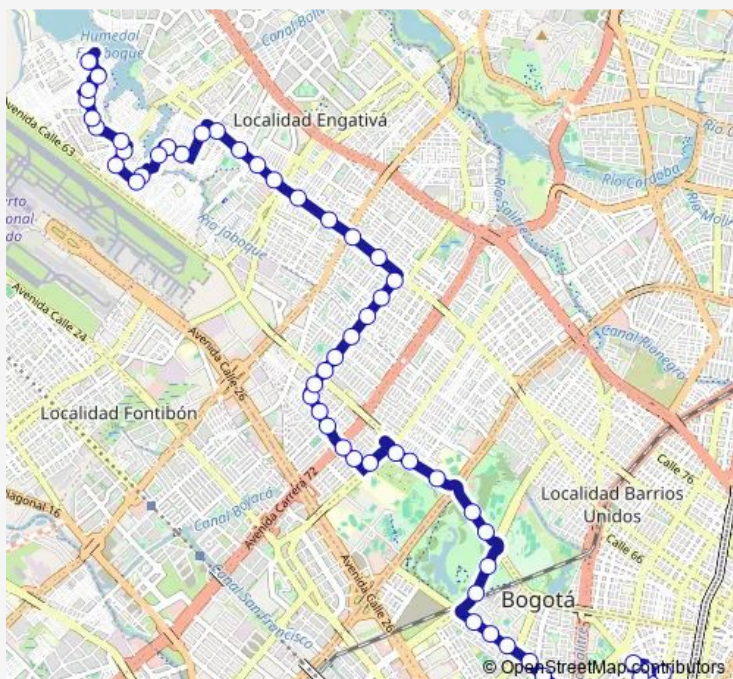

AC 53 - KR 70d

Route schedule

AC 57 - KR 17 — CL 70A Bis A - KR 117a

Monday —

Tuesday —

Wednesday —

Thursday —

Friday —

Saturday —

Sunday 07:15-14:11

Route info

Direction: AC 57 - KR 17

Stops: 56

Trip Duration: 1 hour 16 min

D213 — Villa Teresita Ciclovía

AC 53 - KR 71c