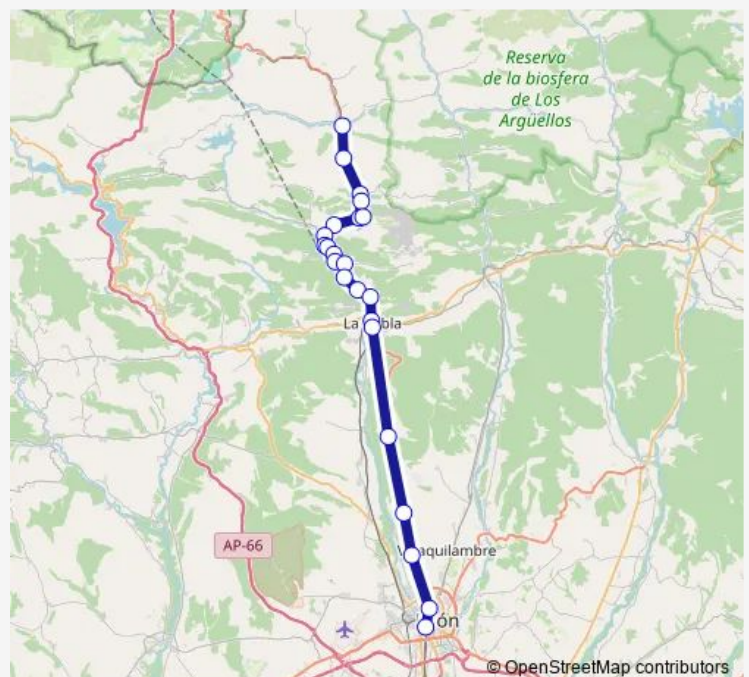

### Direction

Villamanin — Leon

23 stops

[Open route schedule](#)

Villamanin

Villasimpliz

La Vid

Ciñera

Santa Lucia

Santa Lucia-Cruce

Vega De Gordon

Geras De Gordon-Cruce

Pola De Gordon

Pola De Gordon - Centro

Pola De Gordon-Av.Constitucion

El Millar

### Route schedule

Villamanin — Leon

Monday 06:30-17:30

Tuesday 06:30-17:30

Wednesday 06:30-17:30

Thursday 06:30-17:30

Friday 06:30-17:30

Saturday 19:30

### Route info

Direction: Villamanin

Stops: 23

Trip Duration: 1 hour 0 min

Crta. Asturias.14

Leon

ALSA - Villa-Leon Bus time schedules and route maps are available in an offline PDF at [busmaps.com](https://busmaps.com). Use the [busmaps.com](https://busmaps.com) website to see live bus times, train schedule or subway schedule, and step-by-step directions for all public transit in La Pola de Gordon