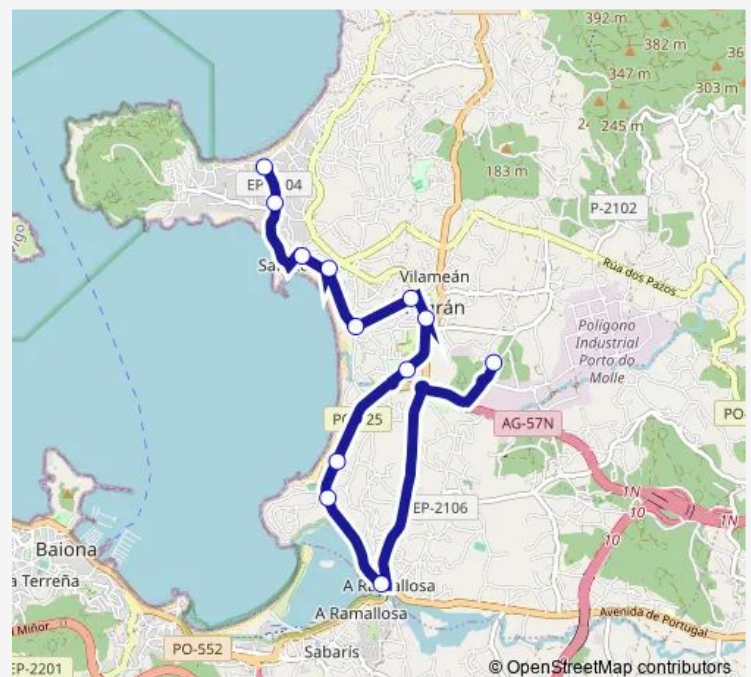

Saturday —

Sunday —

**Route info**

Direction: IES VAL Miñor

Stops: 12

Trip Duration: 0 hour 22 min

■ XG883068 — IES Val Miñor-Nigran-Patos (Praia)

**BusMaps**

## Direction

Patos (praia) — IES VAL Miñor

12 stops

[Open route schedule](#)

Patos (praia)

Panxón (cruce Monteferro-

Panxón

Panxón (Pavillón)

## Route schedule

Patos (praia) — IES VAL Miñor

Monday	07:50-15:50
Tuesday	07:50
Wednesday	07:50
Thursday	—
Friday	07:50
Saturday	—
Sunday	—

## Route info

Direction: Patos (praia)

Stops: 12

Trip Duration: 0 hour 22 min

XG883068 Bus time schedules and route maps are available in an offline PDF at [busmaps.com](https://busmaps.com). Use the [busmaps.com](https://busmaps.com) website to see live bus times, train schedule or subway schedule, and step-by-step directions for all public transit in Nigran