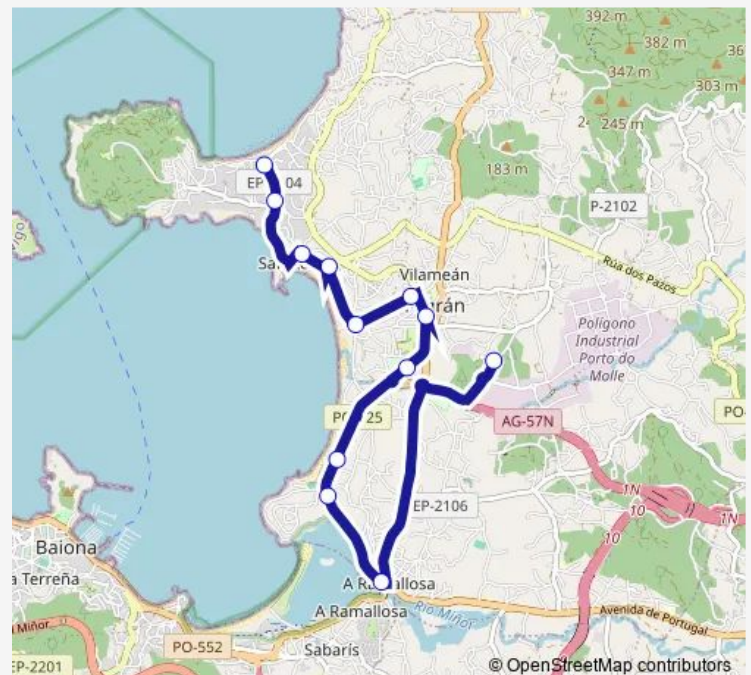

Panxón (cruce Monteferro-

Patos (praia)

Route schedule

IES VAL Miñor — Patos (praia)

Monday 14:20-18:20

Tuesday 14:20

Wednesday 14:20

Thursday 14:20

Friday 14:20

Saturday —

Sunday —

Route info

Direction: IES VAL Miñor

Stops: 12

Trip Duration: 0 hour 22 min

Xg883068 — IES Val Miñor-Nigran-Patos (Praia)

Direction

Patos (praia) — IES VAL Miñor

12 stops

[Open route schedule](#)

Patos (praia)

Panzón (cruce Monteferro-

Panzón

Panzón (Pavillón)

Route schedule

Patos (praia) — IES VAL Miñor

Monday	07:50-15:50
Tuesday	07:50
Wednesday	07:50
Thursday	07:50
Friday	07:50
Saturday	—
Sunday	—

Route info

Direction: Patos (praia)

Stops: 12

Trip Duration: 0 hour 22 min