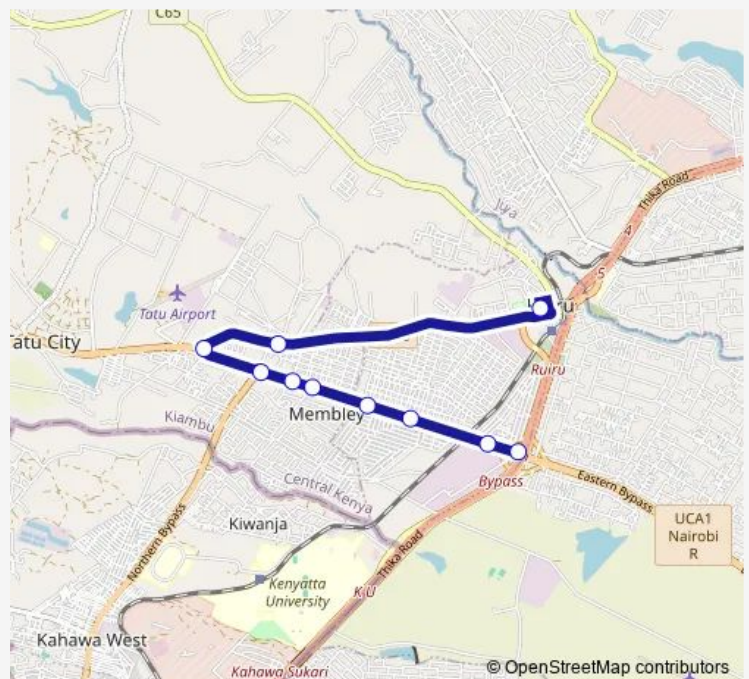

Bus 145D Torrents-Membley-Ruiru

[Go to website](#)

Direction

Ruiru — Super Highway

10 stops

[Open route schedule](#)

Ruiru

Prison

Junction

Roundabout

Membley

Kwa Dogi

Membley Church

Torrents

Mwisho wa Chuma

Super Highway

Route schedule

Ruiru — Super Highway

Monday 06:00

Tuesday 06:00

Wednesday 06:00

Thursday 06:00

Friday 06:00

Saturday 06:00

Sunday 06:00

Route info

Direction: Ruiru

Stops: 10

Trip Duration: 0 hour 20 min

145D — Torrents-Membley-Ruiru

Direction

Super Highway — Ruiru