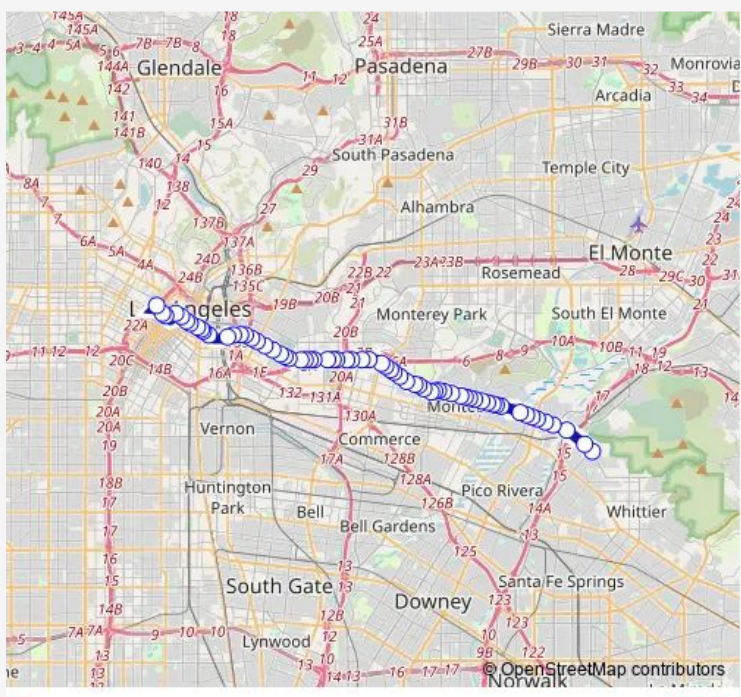

## Bus 40 Beverly Blvd

[Go to website](#)

**Direction**  
 4th St/Figueroa — Beverly / Norwalk  
 66 stops  
[Open route schedule](#)

- 4th St/Figueroa
- 6th/Flower
- Olive/5th
- 4th/Broadway
- 4th/Main
- 4th/Los Angeles
- 4th/Wall
- 4th/San Pedro
- 4th/Towne
- 4th/Alameda
- 4th/Merrick
- 4th/Anderson
- 4th/Gless
- 4th/Boyle
- 4th/Chummings
- 4th/Chicago
- 4th/Soto
- 4th/Mott
- 4th/Evergreen
- 4th/Fresno
- 4th/Concord

**Route schedule**  
 4th St/Figueroa — Beverly / Norwalk

Monday	04:44-21:20
Tuesday	05:20-21:20
Wednesday	05:20-21:20
Thursday	05:20-21:20
Friday	05:20-21:20
Saturday	04:44-21:05
Sunday	04:44-21:05

**Route info**  
 Direction: 4th St/Figueroa  
 Stops: 66  
 Trip Duration: 1 hour 12 min

40 Beverly Blvd BusMaps

4th/Lorena

3rd/Indiana

3rd/Rowan

3rd/Gage

3rd/Downey Rd

3rd/Eastern

3rd/Ford

65 stops

[Open route schedule](#)

Beverly / Norwalk

Beverly/Carley

Beverly/Abbeywood

Beverly/Sandoval

Beverly/Durfee

Beverly/Rosemead