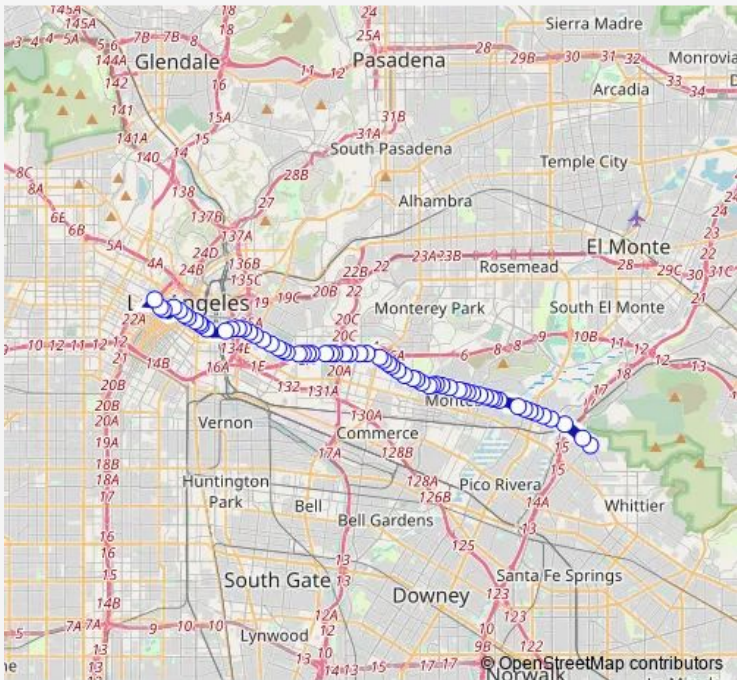

## Bus 40 Beverly Blvd

[Go to website](#)

**Direction**  
 4th/Figueroa — Beverly / Norwalk  
 66 stops  
[Open route schedule](#)

- 4th/Figueroa
- 6th/Flower
- Olive/5th
- 4th/Broadway
- 4th/Main
- 4th/Los Angeles
- 4th/Wall
- 4th/San Pedro
- 4th/Towne
- 4th/Alameda
- 4th/Merrick
- 4th/Anderson
- 4th/Gless
- 4th/Boyle
- 4th/Chummings
- 4th/Chicago
- 4th/Soto
- 4th/Mott
- 4th/Evergreen
- 4th/Fresno
- 4th/Concord

Route schedule  
 4th/Figueroa — Beverly / Norwalk

Monday	05:20-21:20
Tuesday	05:20-21:20
Wednesday	04:44-21:20
Thursday	05:20-21:20
Friday	05:20-21:20
Saturday	04:44-21:05
Sunday	04:44-21:05

Route info  
 Direction: 4th/Figueroa  
 Stops: 66  
 Trip Duration: 1 hour 17 min

40 Beverly Blvd BusMaps

4th/Lorena

3rd/Indiana

3rd/Rowan

3rd/Gage

3rd/Downey Rd

3rd/Eastern

3rd/Ford

65 stops

[Open route schedule](#)

Beverly / Norwalk

Beverly/Carley

Beverly/Abbeywood

Beverly/Sandoval

Beverly/Durfee

Beverly/Rosemead