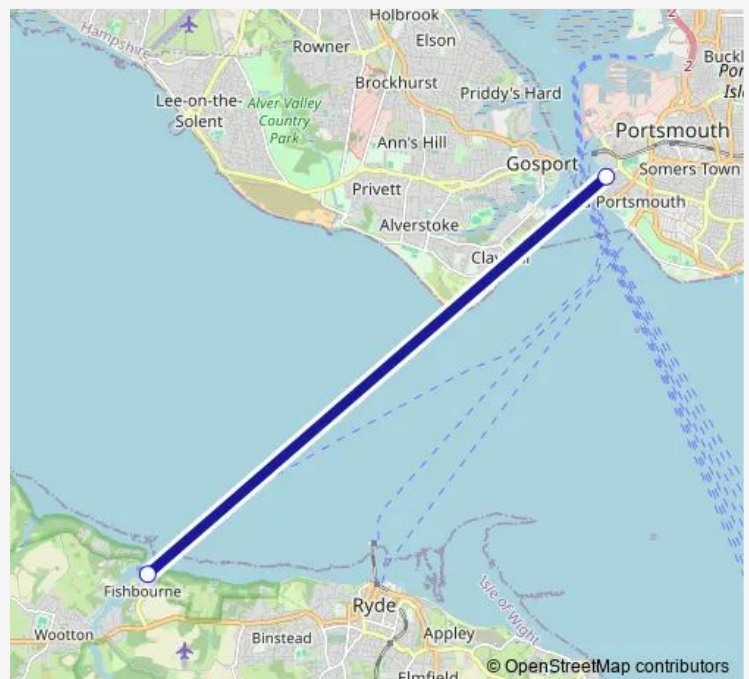

Ferry Fishbourne Ferry Portsmouth - Fishbourne Wightlink Vehicle & Foot Passenger Service

[Go to website](#)

Direction

Portsmouth IOW Car Ferry Terminal — Fishbourne IOW
Ferry Terminal

2 stops

[Open route schedule](#)

Portsmouth IOW Car Ferry Terminal

Fishbourne IOW Ferry Terminal

Route schedule

Portsmouth IOW Car Ferry Terminal — Fishbourne IOW
Ferry Terminal

Monday	03:00-23:59
Tuesday	03:00-23:59
Wednesday	03:00-23:59
Thursday	03:00-23:59
Friday	03:00-23:59
Saturday	03:00-23:59
Sunday	03:00-23:59

Route info

Direction: Portsmouth IOW Car Ferry Terminal

Stops: 2

Trip Duration: 0 hour 45 min

Direction

Fishbourne IOW Ferry Terminal — Portsmouth Harbour Station Pier

2 stops

[Open route schedule](#)

Fishbourne IOW Ferry Terminal

Portsmouth Harbour Station Pier

Route schedule

Fishbourne IOW Ferry Terminal — Portsmouth Harbour Station Pier

Monday	01:00-23:00
Tuesday	01:00-23:00
Wednesday	01:00-23:00
Thursday	01:00-23:00
Friday	01:00-23:00
Saturday	01:00-23:00
Sunday	01:00-23:00