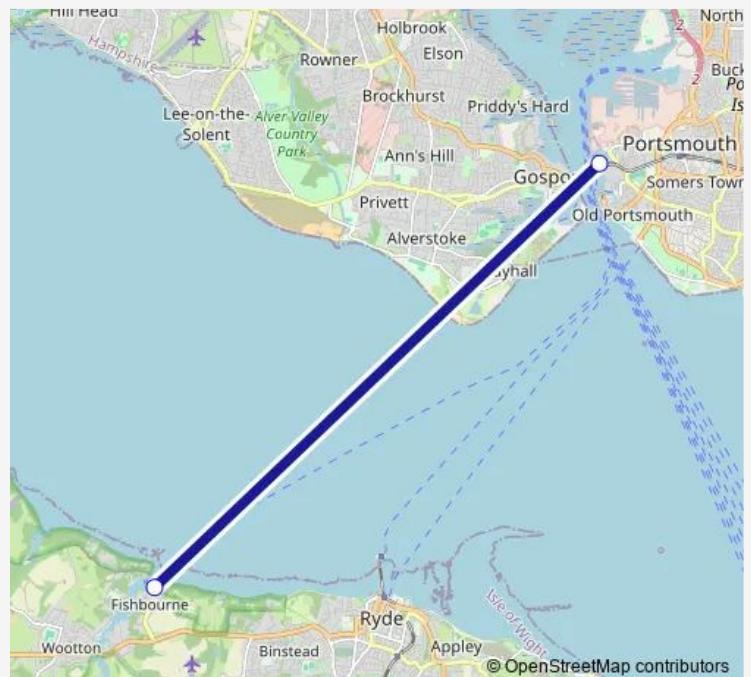

### Direction

Portsmouth IOW Car Ferry Terminal — Fishbourne IOW Ferry Terminal

2 stops

[Open route schedule](#)

Portsmouth IOW Car Ferry Terminal

Fishbourne IOW Ferry Terminal

### Route schedule

Portsmouth IOW Car Ferry Terminal — Fishbourne IOW Ferry Terminal

Monday	03:00-23:59
Tuesday	03:00-23:59
Wednesday	03:00-23:59
Thursday	03:00-23:59
Friday	03:00-23:59
Saturday	03:00-23:59
Sunday	03:00-23:59

### Route info

Direction: Portsmouth IOW Car Ferry Terminal

Stops: 2

Trip Duration: 0 hour 45 min

### Direction

Fishbourne IOW Ferry Terminal — Portsmouth Harbour Station Pier

2 stops

[Open route schedule](#)

Fishbourne IOW Ferry Terminal

Portsmouth Harbour Station Pier