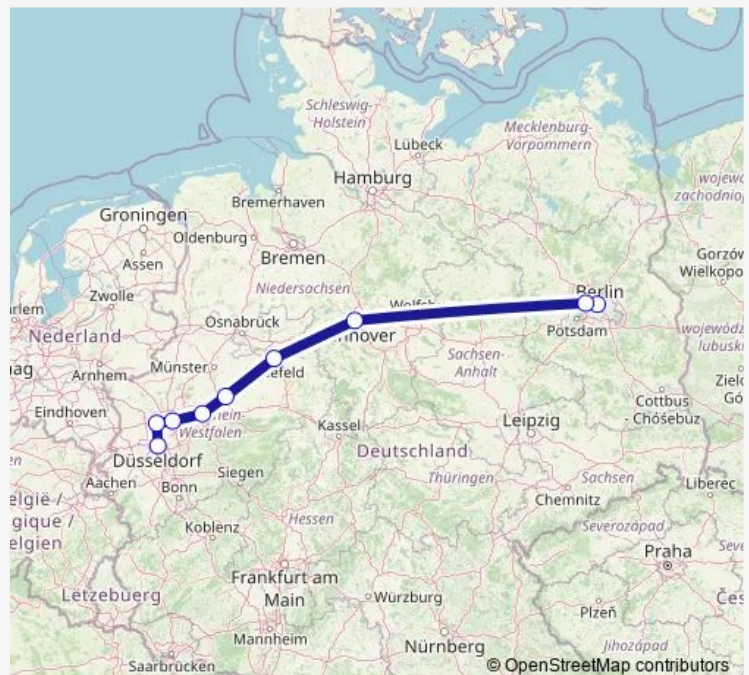

Rail ICE 2584

[Go to website](#)

Direction

Berlin Hbf (tief) — Düsseldorf Hbf

9 stops

[Open route schedule](#)

Berlin Hbf (tief)

Berlin-Spandau

Hannover Hbf

Bielefeld Hbf

Hamm(Westf)

Dortmund Hbf

Essen Hbf

Duisburg Hbf

Düsseldorf Hbf

Route schedule

Berlin Hbf (tief) — Düsseldorf Hbf

Monday —

Tuesday —

Wednesday —

Thursday —

Friday —

Saturday —

Sunday

08:28

Route info

Direction: Berlin Hbf (tief)

Stops: 9

Trip Duration: 4 hour 49 min

ICE 2584

ICE 2584 Rail time schedules and route maps are available in an offline PDF at busmaps.com. Use the busmaps.com website to see live bus times, train schedule or subway schedule, and step-by-step directions for all public transit in Berlin