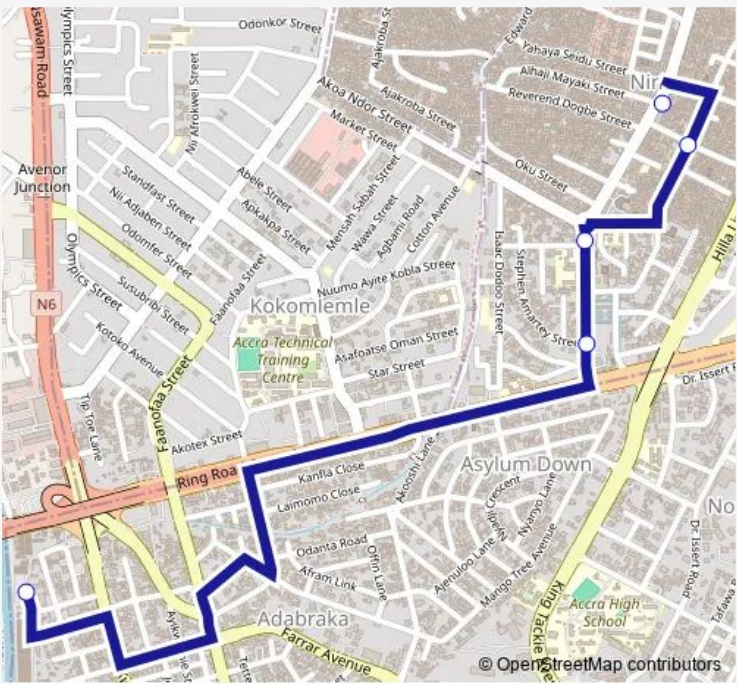

Bus 423a Odorna Station to Nima Overhead Station

[Go to website](#)

Direction
 Terminal Odorna Station — Terminal Nima Overhead Station
 5 stops
[Open route schedule](#)

- Terminal Odorna Station
- Nima Police Station
- Nima Roundabout 996
- Market 403
- Terminal Nima Overhead Station

Route schedule
 Terminal Odorna Station — Terminal Nima Overhead Station

Monday	14:43
Tuesday	14:43
Wednesday	14:43
Thursday	14:43
Friday	14:43
Saturday	14:43
Sunday	14:43

Route info
 Direction: Terminal Odorna Station
 Stops: 5
 Trip Duration: 0 hour 20 min