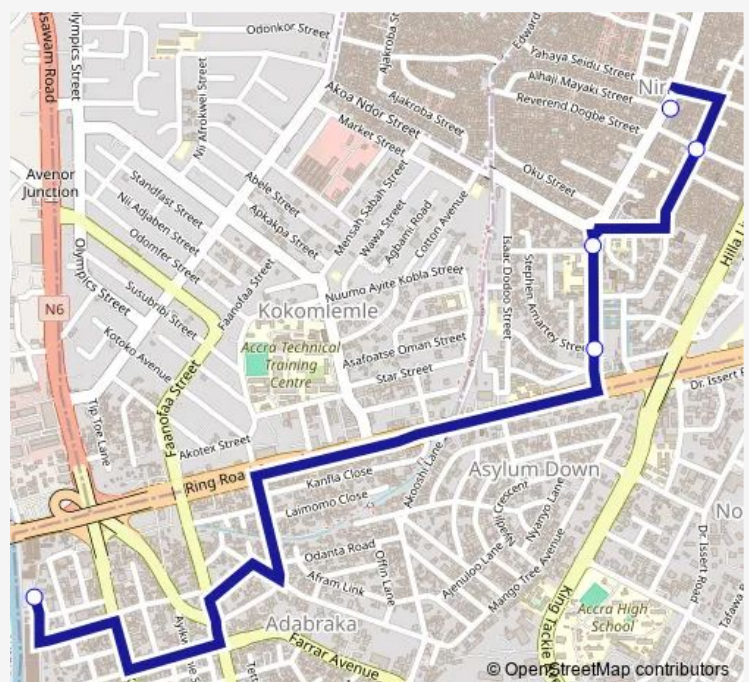

Thursday 14:43

Friday 14:43

Saturday 14:43

Sunday 14:43

Route info

Direction: Terminal Odorna Station

Stops: 5

Trip Duration: 0 hour 20 min

423A — Odorna Station to Nima Overhead Station

423A Bus time schedules and route maps are available in an offline PDF at busmaps.com. Use the busmaps.com website to see live bus times, train schedule or subway schedule, and step-by-step directions for all public transit in Accra