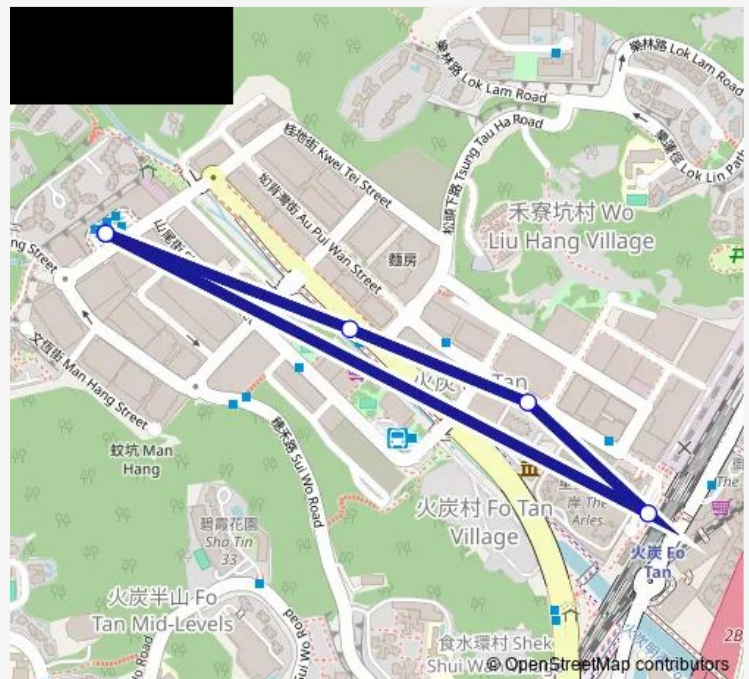

### Direction

[Kmb] FO TAN Station — [Ctb] Chun Yeung Estate[[Kmb] FO TAN Chun Yeung Estate

4 stops

[Open route schedule](#)

[Kmb] FO TAN Station

[Kmb] WO LIU Hang Road

[Ctb] Tsung TAU HA Road, FO TAN Road[[Kmb] Tsung TAU HA Road

### Route schedule

[Kmb] FO TAN Station — [Ctb] Chun Yeung Estate[[Kmb] FO TAN Chun Yeung Estate

Monday 19:45

Tuesday 19:45

Wednesday 19:45

Thursday 19:45

Friday 19:45

Saturday —

### Route info

Direction: [Kmb] FO TAN Station

Stops: 4

Trip Duration: 0 hour 5 min