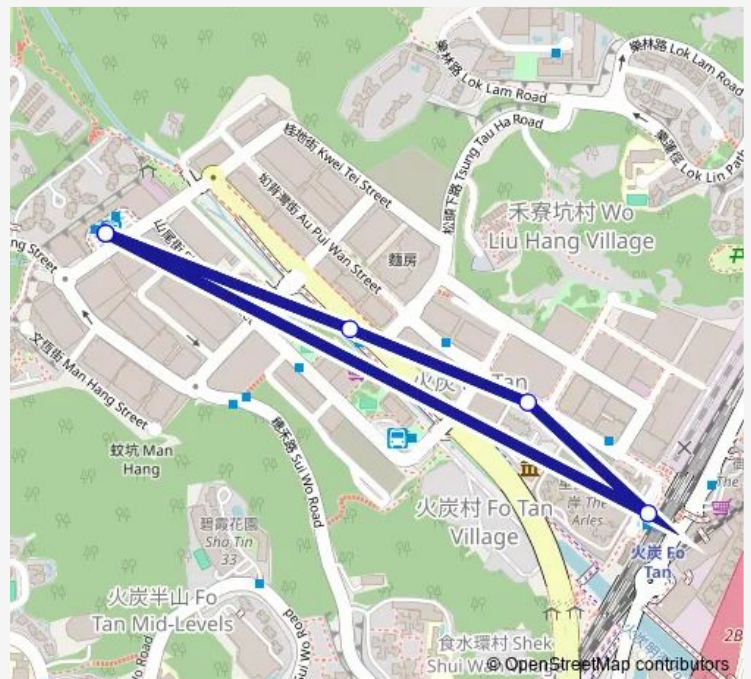

### Direction

[Kmb] FO TAN Station — [Ctb] Chun Yeung Estate[[Kmb] FO TAN Chun Yeung Estate

4 stops

[Open route schedule](#)

[Kmb] FO TAN Station

[Kmb] WO LIU Hang Road

[Ctb] Tsung TAU HA Road, FO TAN Road[[Kmb] Tsung TAU HA Road

### Route schedule

[Kmb] FO TAN Station — [Ctb] Chun Yeung Estate[[Kmb] FO TAN Chun Yeung Estate

Monday	19:45
Tuesday	19:45
Wednesday	19:45
Thursday	19:45
Friday	19:45
Saturday	—
Sunday	—

### Route info

Direction: [Kmb] FO TAN Station

Stops: 4

Trip Duration: 0 hour 5 min