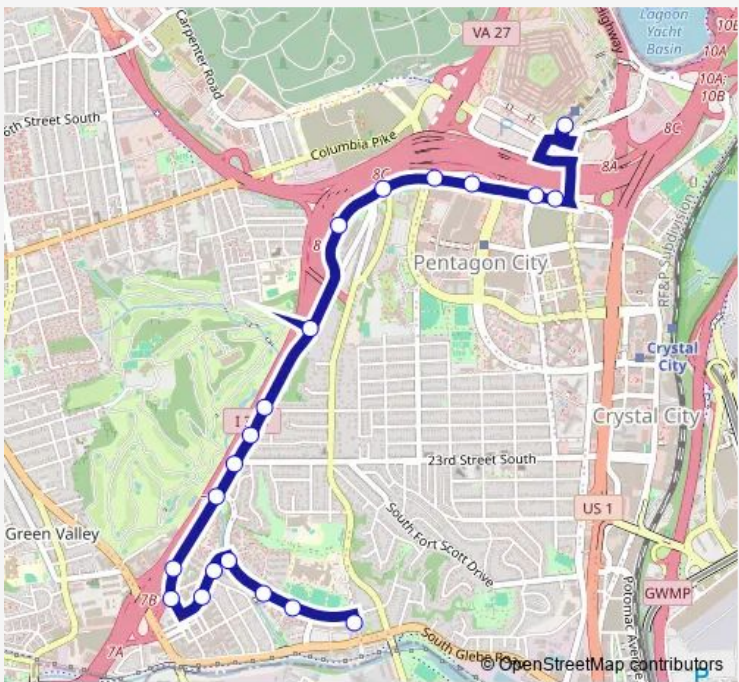

Bus 87p S Lang St-Pentagon

[Go to website](#)

Direction
 S Lang ST SB @ 28th ST S Fs — Pentagon Transit Center BAY U3
 14 stops
[Open route schedule](#)

- S Lang ST SB @ 28th ST S Fs
- S Glebe RD WB AT Shirley Park Shopping Center
- 28th ST S WB Across From 1400
- 28th ST S WB AT 1501
- 28th ST S NB @ 26th ST S Ns
- Army Navy DR NB @ 23rd ST S Ns
- Army Navy DR NB @ 22nd ST S Fs
- Army Navy DR NB @ 20th ST S Fs
- Army Navy DR NB @ Army Navy CC Access RD Ns
- Army Navy DR NB AT 1300
- Army Navy DR EB @ S Lynn ST Ns
- Army Navy DR EB @ S Joyce ST Fs
- Army Navy DR EB @ S Hayes ST Ns
- Pentagon Transit Center BAY U3

Route schedule
 S Lang ST SB @ 28th ST S Fs — Pentagon Transit Center BAY U3

| | |
|-----------|-------------|
| Monday | 16:07-18:27 |
| Tuesday | 16:07-18:27 |
| Wednesday | 16:07-18:27 |
| Thursday | 16:07-18:27 |
| Friday | 16:07-18:27 |
| Saturday | — |
| Sunday | — |

Route info
 Direction: S Lang ST SB @ 28th ST S Fs
 Stops: 14
 Trip Duration: 0 hour 11 min

Direction

Pentagon Transit Center BAY U3 — S Lang ST SB @ 28th ST S Fs

20 stops

[Open route schedule](#)

Pentagon Transit Center BAY U3

Tuesday 15:50-18:50

Wednesday 15:50-18:50

Thursday 15:50-18:50

Friday 15:50-18:50

Saturday —

Sunday —

Route info

Direction: Pentagon Transit Center BAY U3