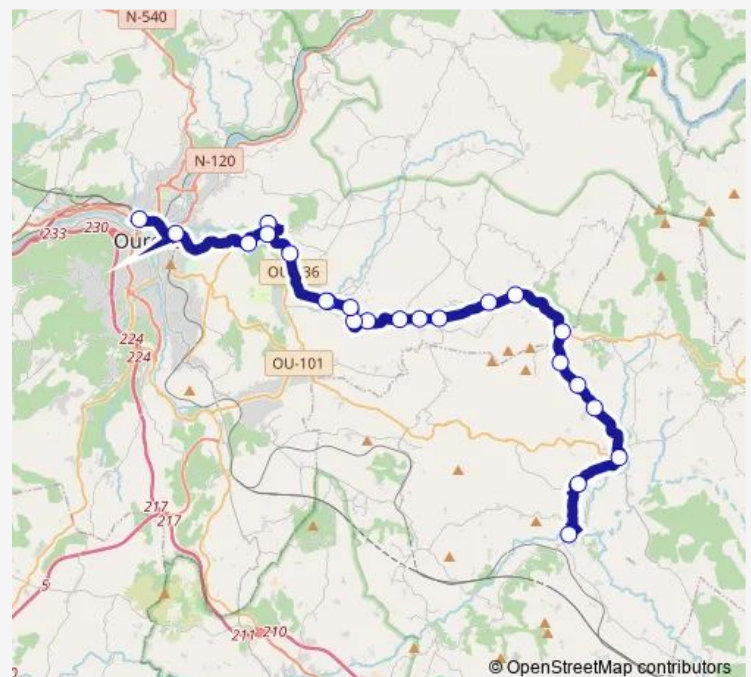

Thursday —

Friday —

Saturday —

Sunday —

Route info

Direction: Baños DE Molgas

Stops: 23

Trip Duration: 0 hour 49 min