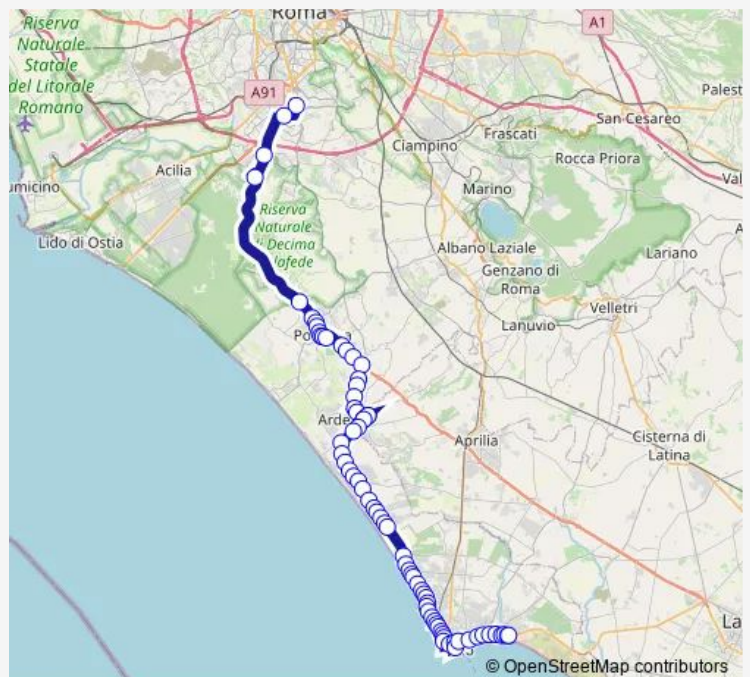

Ardea | Via Laurentina Via Stampelli # f12632

Route schedule

Roma | Laurentina (Metro B) # f2693 — Nettuno | Autostazione # f00094

Monday	—
Tuesday	—
Wednesday	—
Thursday	—
Friday	—
Saturday	—
Sunday	06:45-19:45

Route info

Direction: Roma | Laurentina (Metro B) # f2693

Stops: 74

Trip Duration: 1 hour 55 min

Roma Laurentina - Nettuno # Cn8a

Ardea | Via Santa Marina Via Niso # f12633

Ardea | Via Santa Marina (Cimitero) # f12634