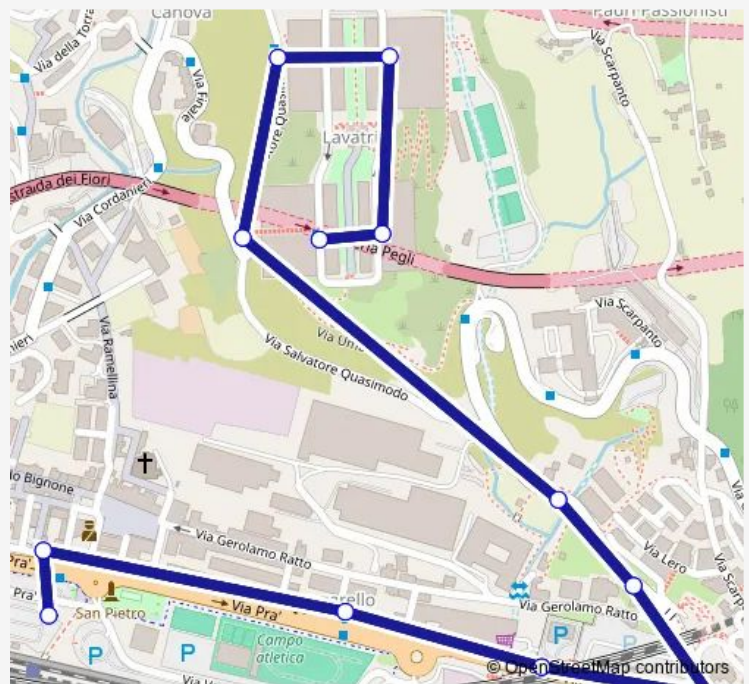

Bus 188 Pra' FS - Via Pavese

[Go to website](#)

Direction

Pavese 2/ — PRA' FS/Capolinea

12 stops

[Open route schedule](#)

Pavese 2/

Vittorini 1/

Friday 05:35-23:28

Saturday 05:35-23:28

Sunday 06:05-23:28

Route info

Direction: Pavese 2/

Stops: 12

Trip Duration: 0 hour 7 min

188 — Pra' FS - Via Pavese

Direction

PRA' FS/Capolinea — Pavese 2/

10 stops

[Open route schedule](#)

PRA' FS/Capolinea

PRA' 4/PRA' Fs

Cordanieri 1/DE Cristoforis

Cordanieri 2/Torrazza

Monday 05:30-23:20

Tuesday 05:30-23:20

Wednesday 05:30-23:20

Thursday 05:30-23:20

Friday 05:30-23:20

Saturday 05:30-23:20

Sunday 06:00-23:20

Route info