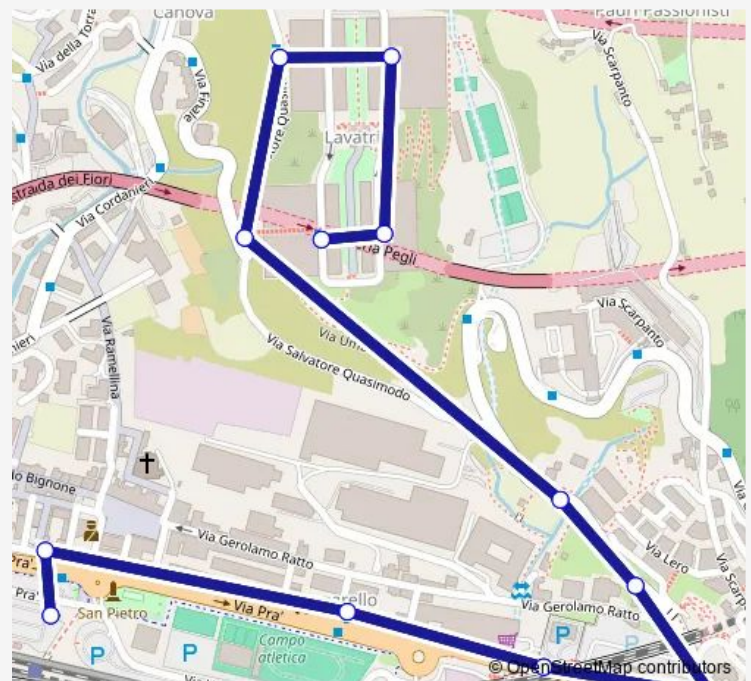

Bus 188 Pra' FS - Via Pavese

[Go to website](#)

Direction

Pavese 2/ — PRA' FS/Capolinea

12 stops

[Open route schedule](#)

Pavese 2/

Vittorini 1/

Friday 05:35-23:28

Saturday 05:35-23:28

Sunday 06:05-23:28

Route info

Direction: Pavese 2/

Stops: 12

Trip Duration: 0 hour 7 min

188 — Pra' FS - Via Pavese

Direction

PRA' FS/Capolinea — Pavese 2/

10 stops

[Open route schedule](#)

PRA' FS/Capolinea

PRA' 4/PRA' Fs

Cordanieri 1/DE Cristoforis

Cordanieri 2/Torrazza

Monday 05:30-23:20

Tuesday 05:30-23:20

Wednesday 05:30-23:20

Thursday 05:30-23:20

Friday 05:30-23:20

Saturday 05:30-23:20

Sunday 06:00-23:20

Route info