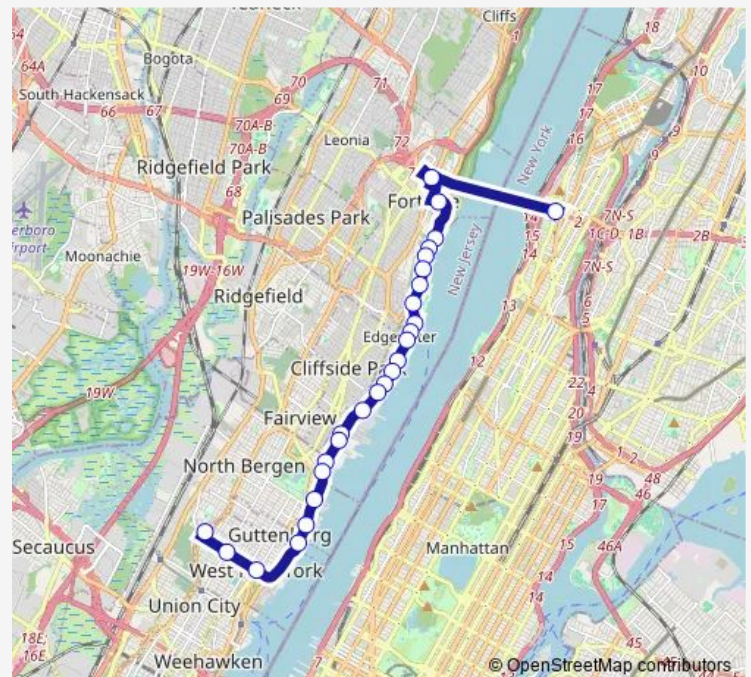

River RD 444' N of RT-5

Route schedule

JFK Blvd AT 61st St — GW BRIDGE BUS TERMINAL

Monday 05:00-00:25⁺¹

Tuesday 05:00-00:25⁺¹

Wednesday 05:00-00:25⁺¹

Thursday 05:00-00:25⁺¹

Friday 05:00-00:25⁺¹

Saturday 06:10-18:15

Sunday 10:27-17:32

Route info

Direction: JFK Blvd AT 61st St

Stops: 36

Trip Duration: 0 hour 41 min

River RD & Glenwood Ave

River RD AT Glenwood Ave

River RD AT North St

River RD AT Sterling Pl

River RD AT Orchard St

River RD AT Palisades Terrace

River RD 120'S OF Maple Ave

River RD AT Burdette Ct

CENTRAL AVE AT BIGLER ST

Main ST AT Central Rd

MAIN ST AT MARTHA WASHINGTON WAY

Main ST AT Center Ave

Center AVE AT Bridge Plaza South

G W Bridge Plaza East

GW BRIDGE BUS TERMINAL

Direction

GW BRIDGE BUS TERMINAL — JFK Blvd AT 61st St

27 stops