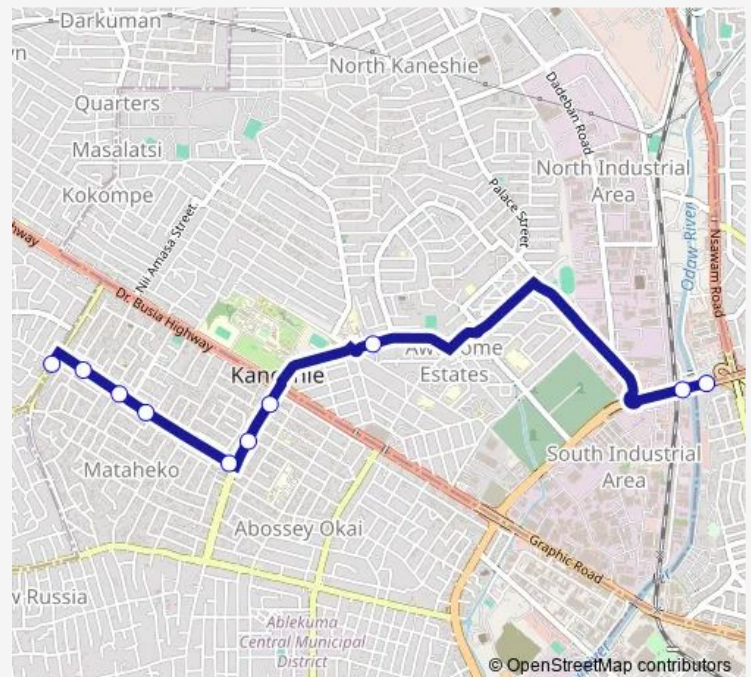

Bus 188 Circle ↔ Asore Danho

[Go to website](#)

Direction

Dansoman Asoredanho — Circle Last Stop

10 stops

[Open route schedule](#)

Dansoman Asoredanho

1 plus 1

Mataheko Pharmacy

Mataheko Police Quarters

Jt

Kateco

First Light

Cocoa Clinic

Neoplan

Circle Last Stop

Route schedule

Dansoman Asoredanho — Circle Last Stop

Monday	06:00
Tuesday	06:00
Wednesday	06:00
Thursday	06:00
Friday	06:00
Saturday	06:00
Sunday	06:00

Route info

Direction: Dansoman Asoredanho

Stops: 10

Trip Duration: 0 hour 33 min

188 — Circle ↔ Asore Danho

Direction

Circle — Dansoman Asoredanho

5 stops

[Open route schedule](#)

Circle

Circle Neoplan Station

First Light