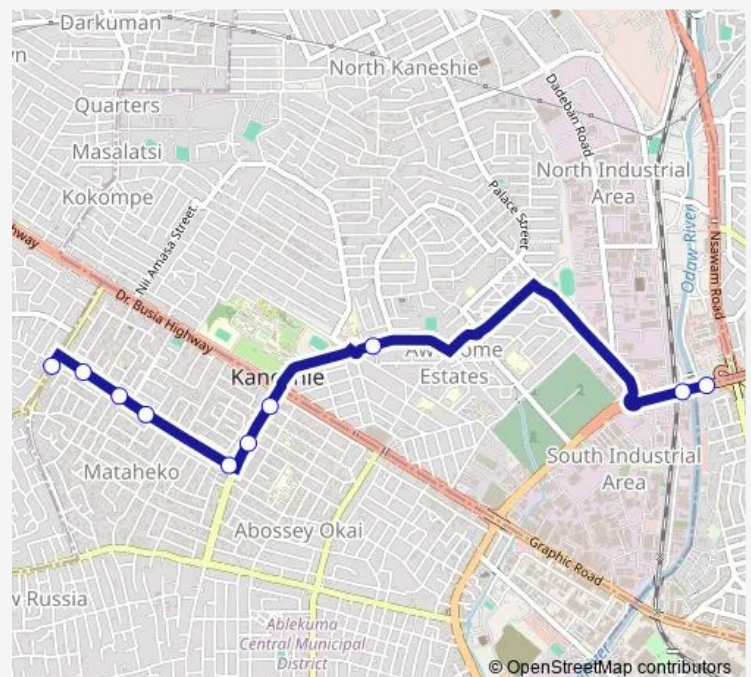

Bus 188 Circle ↔ Asore Danho

[Go to website](#)

Direction

Dansoman Asoredanho — Circle Last Stop

10 stops

[Open route schedule](#)

Dansoman Asoredanho

1 plus 1

Mataheko Pharmacy

Mataheko Police Quarters

Jt

Kateco

First Light

Cocoa Clinic

Neoplan

Circle Last Stop

Route schedule

Dansoman Asoredanho — Circle Last Stop

Monday	06:00
Tuesday	06:00
Wednesday	06:00
Thursday	06:00
Friday	06:00
Saturday	06:00
Sunday	06:00

Route info

Direction: Dansoman Asoredanho

Stops: 10

Trip Duration: 0 hour 33 min

188 — Circle ↔ Asore Danho

BusMaps

Direction

Circle — Dansoman Asoredanho

5 stops

[Open route schedule](#)

Circle

Circle Neoplan Station