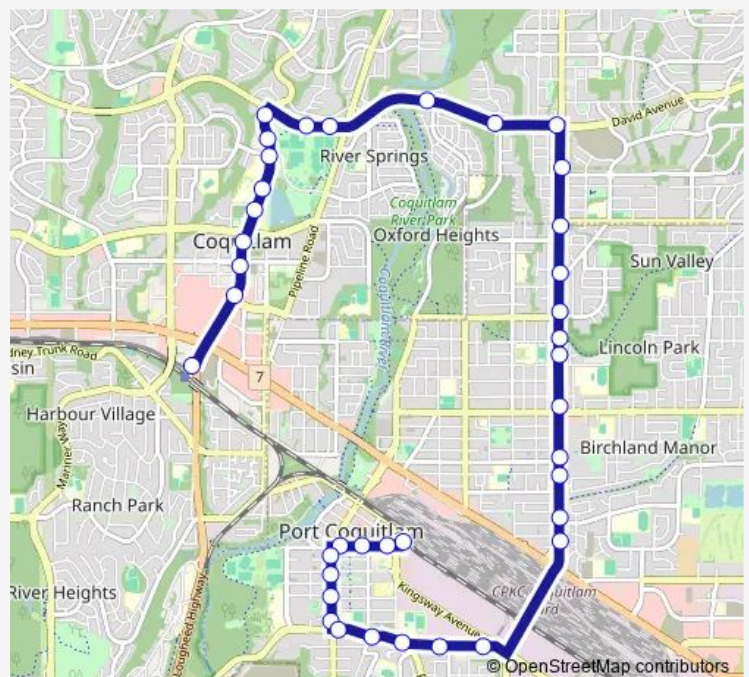

Northbound Coast Meridian Rd @ Lincoln Dr

### Route info

Direction: Port Coquitlam Station @ Bay 1

Stops: 38

Trip Duration: 0 hour 24 min

Northbound Coast Meridian Rd @ Apel Dr

Northbound Coast Meridian Rd @ Greenmount Ave

Northbound Coast Meridian Rd @ Gislason Ave

Westbound David Ave @ Coast Meridian Rd

Westbound David Ave @ Oxford St

Westbound David Ave @ Shaughnessy St

Westbound David Ave @ Pipeline Rd

Westbound David Ave @ Genest Way

Southbound Pinetree Way @ David Ave

## Route info

Direction: Coquitlam Central Station @ Bay 2

Stops: 32

Trip Duration: 0 hour 30 min

Westbound Mclean Ave @ Taylor St

Westbound Pitt River Rd @ Mclean Ave

Westbound Pitt River Rd @ Mary Hill Rd